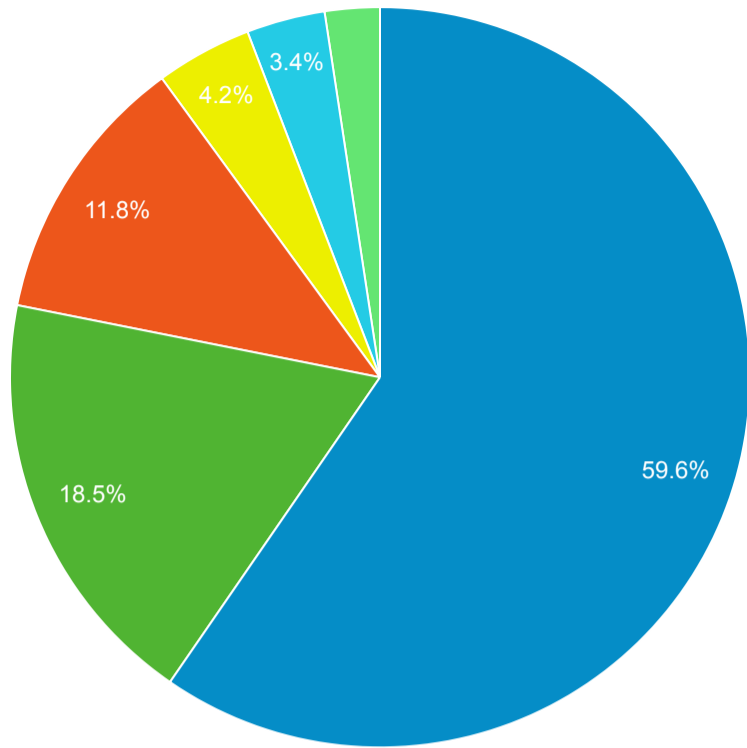

Music And Books On Music Music Audio	778
Medicine Book/Journal	771
History (General) And History Of Europe Book/Journal	622

Material Type by Record View

■ Book/Journal
■ Video/Film
■ Music Audio
■ eBooks
■ Spoken Audio
■ Other

Material Type by Record View

Event Label	Total Events	Sessions
Book/Journal	17,561	7,941
Video/Film	5,456	2,236
Music Audio	3,488	694
eBooks	1,239	796
Spoken Audio	1,011	489
eMO eBook	180	106
(not set)	167	131
Computer File	102	34
Music Score	87	54
Manuscript/Thesis	41	29

External Link Clicks

Event Label	Total Events	Sessions
Prospector Link Click	5,327	2,975
Searchjavascript:tapestry.form.submit('searchFormComponent', 'searchSubmit');	1,136	724
closejavascript:void(0);	190	164
Video/Film	186	155
Spoken Audio	157	94
applyjavascript:tapestry.form.submit('yearRangeFormComponent', 'dateLimitSubmit');	147	105
Music Audio	86	69
OKjavascript:void(0);	76	22
What is MOBIUS?http://mobiusconsortium.org/about-mobius	65	63
MOBIUS - Washington Universityjavascript;;	62	32