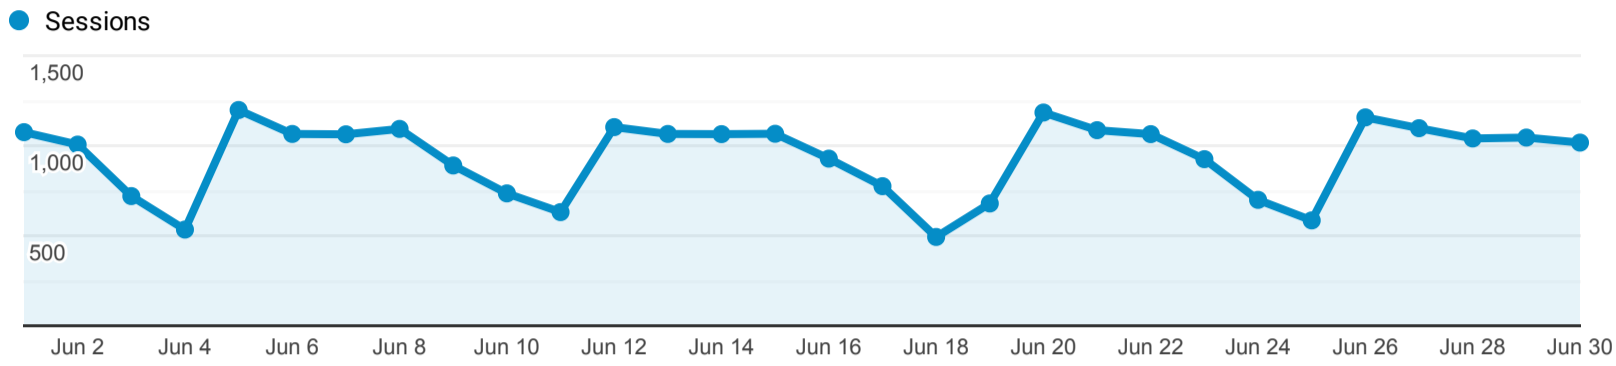

InnReach - Encore - Monthly Stats

Jun 1, 2023 - Jun 30, 2023

All Users
100.00% Sessions

Sessions

Direct traffic vs Referred by cluster OPAC or lib...

Traffic Type	Sessions
direct	16,431
referral	10,935
onpage_catalog_view	26
email	9