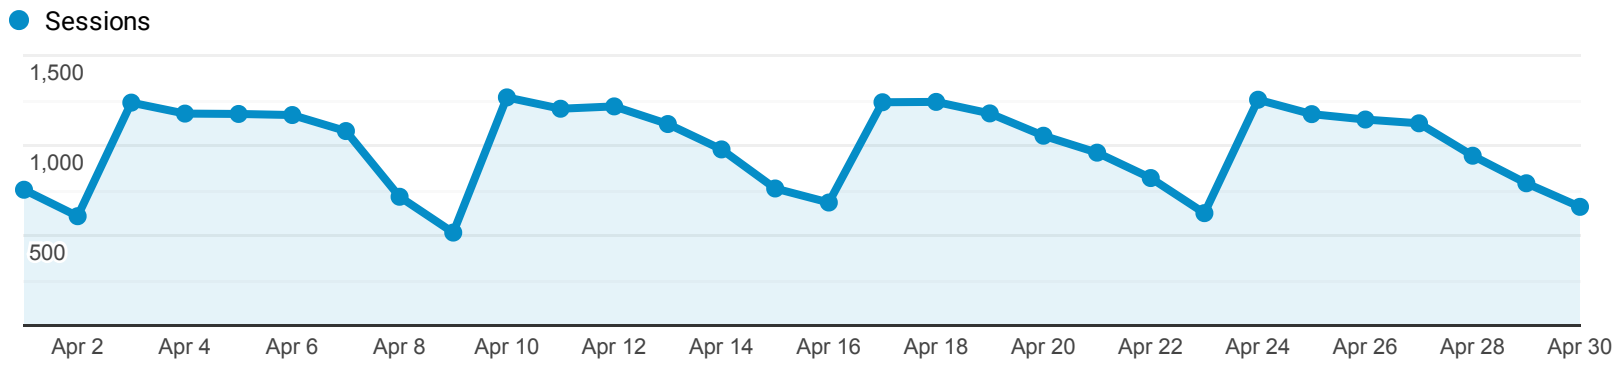

InnReach - Encore - Monthly Stats

Apr 1, 2023 - Apr 30, 2023

All Users  
 100.00% Sessions

Sessions

Top Referral Traffic

Source	Sessions
slouc.na2.iivega.com	2,861
mylibrary.polarislibrary.com	2,179
searchmobius.org	1,136
coolcat.org	749
carks.na.iivega.com	675
rivershare.polarislibrary.com	573
slcl.org	465
prospector.coalliance.org	245
widgets.ebscohost.com	190
mostate.libguides.com	187

Advanced Search

**2,984**  
 % of Total: 3.83% (77,893)

Facet Clicks

Event Label	Sessions
Video/Film	341
Book/Journal	256
Music Audio	148
Author	113
Title	101
Spoken Audio	56
eBooks	50
English	33
Missouri	10
Music Score	9

Direct traffic vs Referred by cluster OPAC or lib...

Traffic Type	Sessions
direct	17,729
referral	10,905
email	403
onpage_catalog_view	25

MOBIUS to Prospector Catalog

Event Label	Total Events	Sessions
Prospector Link Click	5,109	3,058