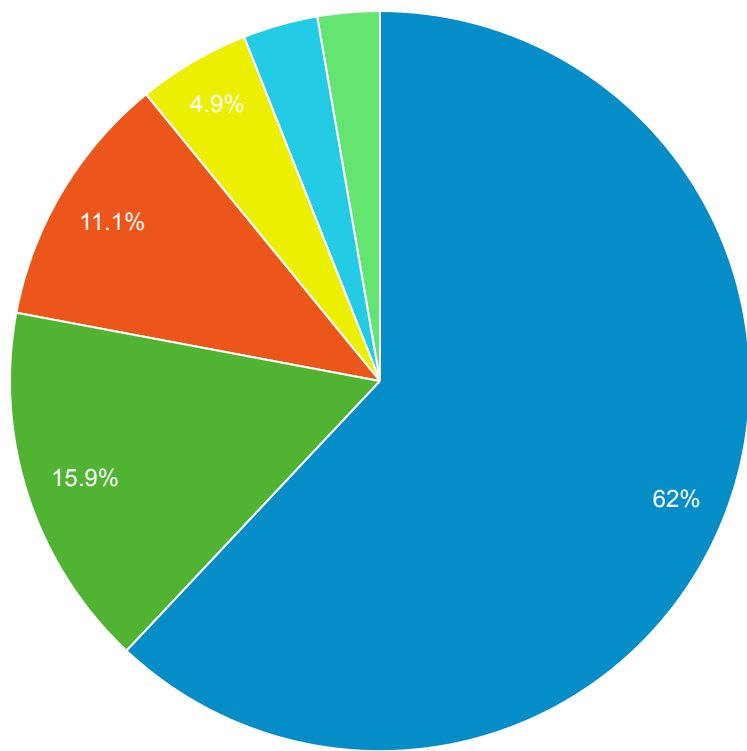

Medicine Book/Journal	1,199
Music And Books On Music Music Audio	754
Music And Books On Music Book/Journal	670

Material Type by Record View

■ Book/Journal
■ Video/Film
■ Music Audio
■ eBooks
■ Spoken Audio
■ Other

Material Type by Record View

Event Label	Total Events	Sessions
Book/Journal	19,512	8,966
Video/Film	5,018	2,085
Music Audio	3,508	733
eBooks	1,543	1,023
Spoken Audio	1,030	510
eMO eBook	209	119
(not set)	170	127
Computer File	105	42
Music Score	92	46
Manuscript/Thesis	76	55

External Link Clicks

Event Label	Total Events	Sessions
Prospector Link Click	5,109	3,058
Searchjavascript:tapestry.form.submit('searchFormComponent', 'searchSubmit');	1,434	836
closejavascript:void(0);	222	178
Video/Film	188	165
applyjavascript:tapestry.form.submit('yearRangeFormComponent', 'dateLimitSubmit');	151	107
Spoken Audio	137	98
Music Audio	96	66
Back to topjavascript;;	68	60
MOBIUS - St. Louis County Libraryjavascript;;	61	48
Book/Journal	60	56