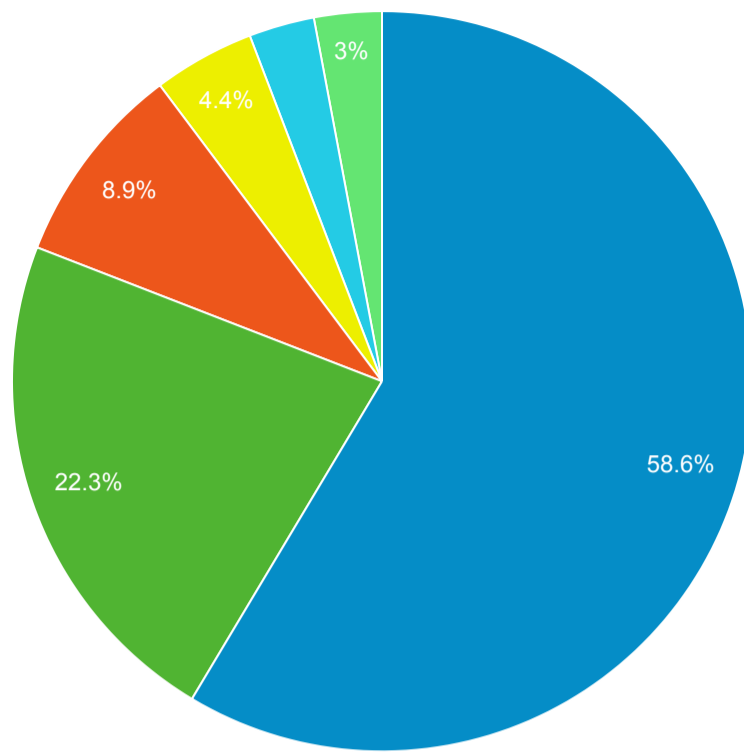

Medicine Book/Journal	841
Music And Books On Music Music Audio	565
Music And Books On Music Book/Journal	510

Material Type by Record View

■ Book/Journal
■ Video/Film
■ Music Audio
■ eBooks
■ Spoken Audio
■ Other

Material Type by Record View

Event Label	Total Events	Sessions
Book/Journal	14,651	6,886
Video/Film	5,578	2,064
Music Audio	2,216	664
eBooks	1,108	749
Spoken Audio	716	377
eMO eBook	221	115
Computer File	148	34
(not set)	118	97
Music Score	92	46
Manuscript/Thesis	30	23

External Link Clicks

Event Label	Total Events	Sessions
Prospector Link Click	4,439	2,668
Searchjavascript:tapestry.form.submit('searchFormComponent', 'searchSubmit');	1,316	843
Video/Film	201	165
closejavascript:void(0);	176	149
applyjavascript:tapestry.form.submit('yearRangeFormComponent', 'dateLimitSubmit');	122	91
Spoken Audio	104	70
Music Audio	94	70
MOBIUS - St. Louis County Libraryjavascript;;	66	49
Book/Journal	57	46
Back to topjavascript;;	51	42