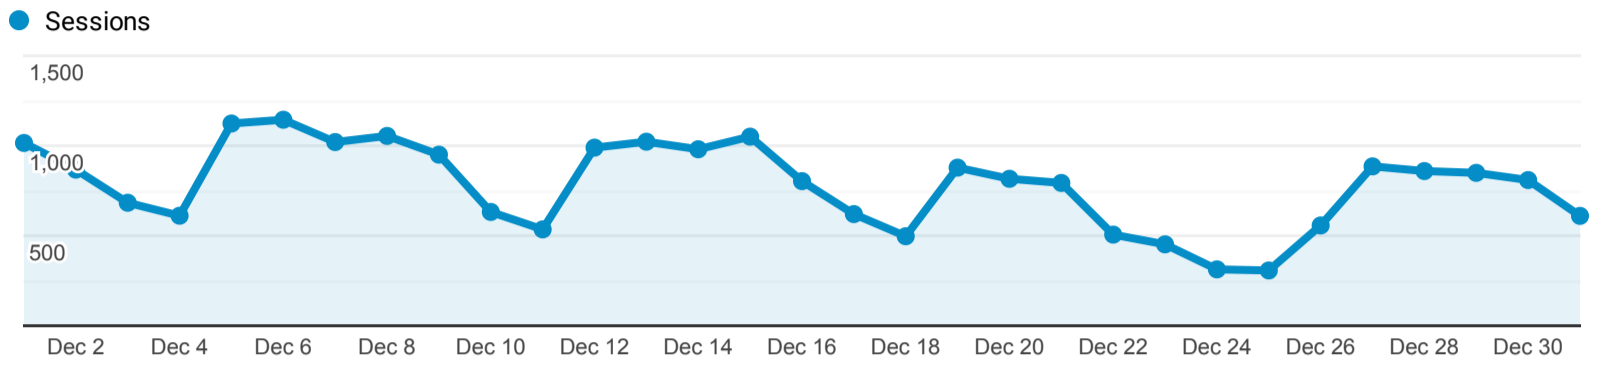

InnReach - Encore - Monthly Stats

Dec 1, 2022 - Dec 31, 2022

All Users
 100.00% Sessions

Sessions

Direct traffic vs Referred by cluster OPAC or lib...

Traffic Type	Sessions
direct	13,984
referral	9,541
onpage_catalog_view	16
(not set)	3

Event Label	Total Events	Sessions
eMO Link	97	82

Advanced Search

2,724
 % of Total: 4.34% (62,799)

Facet Clicks

Event Label	Sessions
Video/Film	388
Book/Journal	198
Music Audio	111
Author	87
Title	75
Spoken Audio	41
English	24
eBooks	22
United States	11
eMO eBook	8