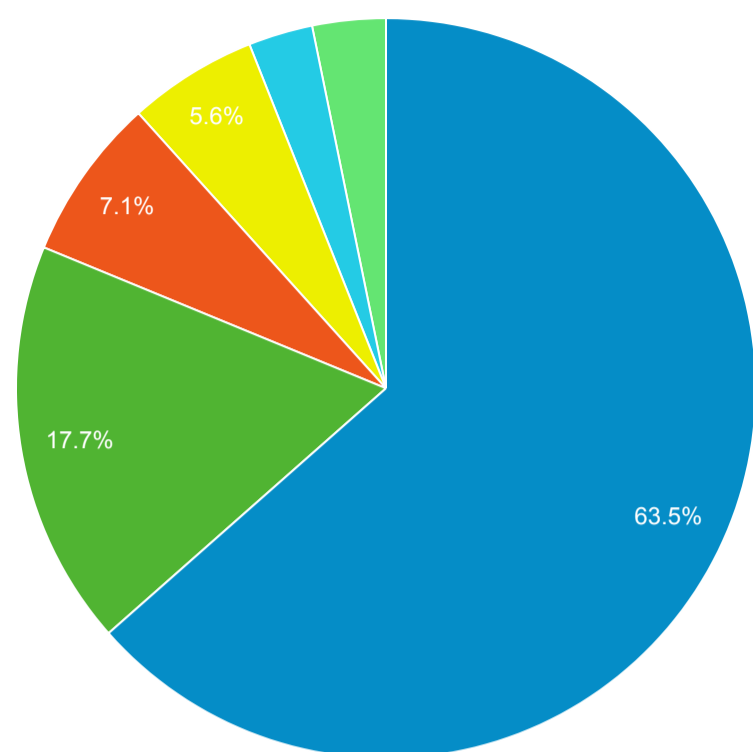

Medicine Book/Journal	906
Music And Books On Music Book/Journal	770
History (General) And History Of Europe Book/Journal	725

Material Type by Record View

■ Book/Journal
■ Video/Film
■ Music Audio
■ eBooks
■ Spoken Audio
■ Other

Material Type by Record View

Event Label	Total Events	Sessions
Book/Journal	19,545	9,279
Video/Film	5,455	2,308
Music Audio	2,191	632
eBooks	1,739	1,178
Spoken Audio	866	446
eMO eBook	317	187
(not set)	208	161
Music Score	120	55
Computer File	102	55
Manuscript/Thesis	83	52

External Link Clicks

Event Label	Total Events	Sessions
Prospector Link Click	5,414	3,366
Searchjavascript:tapestry.form.submit('searchFormComponent', 'searchSubmit');	1,761	1,013
closejavascript:void(0);	259	219
applyjavascript:tapestry.form.submit('yearRangeFormComponent', 'dateLimitSubmit');	199	135
Video/Film	187	153
Spoken Audio	107	74
Music Audio	91	71
Back to topjavascript:;	90	77
What is MOBIUS?http://mobiusconsortium.org/about-mobius	86	84
https://www.surveymonkey.com/r/7FBLJKR	79	75