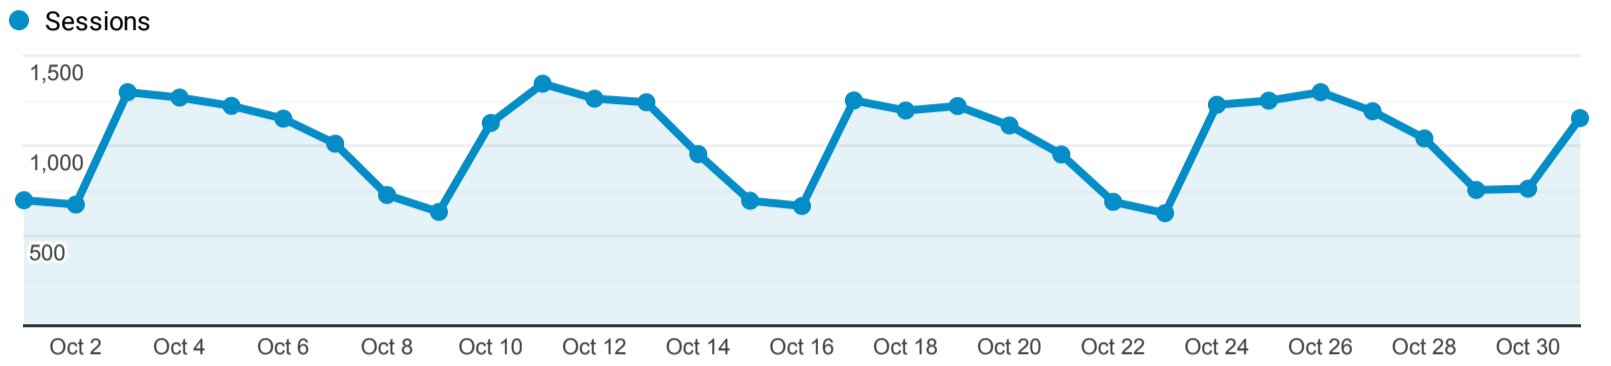

InnReach - Encore - Monthly Stats

Oct 1, 2022 - Oct 31, 2022

All Users
100.00% Sessions

Sessions

Top Referral Traffic

Source	Sessions
slouc.na2.iivega.com	2,568
mylibrary.polarislibrary.com	2,095
searchmobius.org	1,415
carks.na.iivega.com	835
coolcat.org	776
rivershare.polarislibrary.com	726
slcl.org	655
library.truman.edu	174
prospector.coalliance.org	164
encore.coalliance.org	162

Advanced Search

3,714
% of Total: 4.76% (78,046)

Facet Clicks

Event Label	Sessions
Video/Film	425
Book/Journal	268
Music Audio	122
Author	80
Title	67
eBooks	53
Spoken Audio	41
English	32
eMO eBook	11
Subject	10

Direct traffic vs Referred by cluster OPAC or lib...

Traffic Type	Sessions
direct	19,172
referral	11,774
onpage_catalog_view	15

MOBIUS to Prospector Catalog

Event Label	Total Events	Sessions
Prospector Link Click	5,414	3,366