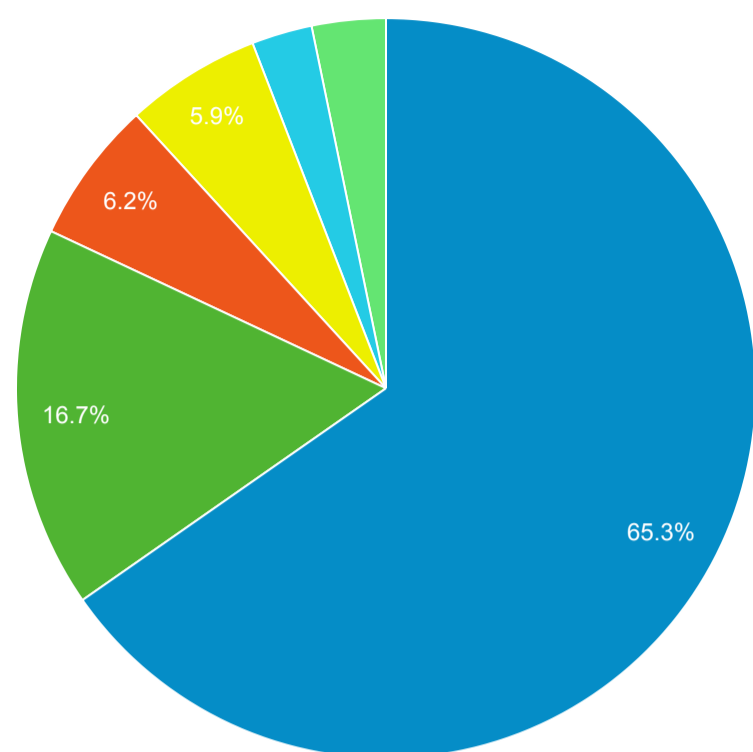

Medicine Book/Journal	975
Music And Books On Music Book/Journal	773
History (General) And History Of Europe Book/Journal	647

Material Type by Record View

■ Book/Journal
■ Video/Film
■ Music Audio
■ eBooks
■ Spoken Audio
■ Other

Material Type by Record View

Event Label	Total Events	Sessions
Book/Journal	21,618	10,024
Video/Film	5,518	2,332
Music Audio	2,062	689
eBooks	1,959	1,287
Spoken Audio	876	507
eMO eBook	403	202
(not set)	240	169
Music Score	98	58
Computer File	83	62
Manuscript/Thesis	74	55

External Link Clicks

Event Label	Total Events	Sessions
Prospector Link Click	5,410	3,342
Searchjavascript:tapestry.form.submit('searchFormComponent', 'searchSubmit');	2,186	1,103
closejavascript:void(0);	273	227
applyjavascript:tapestry.form.submit('yearRangeFormComponent', 'dateLimitSubmit');	198	139
Video/Film	189	160
Spoken Audio	129	96
What is MOBIUS?http://mobiustconsortium.org/about-mobius	111	106
Back to topjavascript;;	105	76
Music Audio	88	72
Book/Journal	83	72