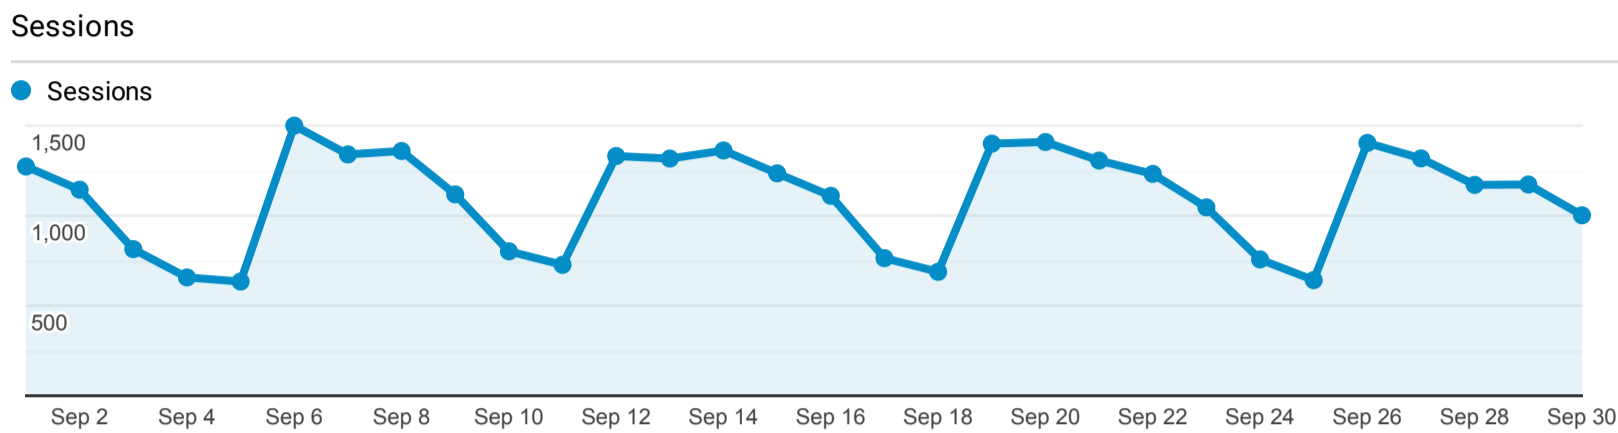

InnReach - Encore - Monthly Stats

Sep 1, 2022 - Sep 30, 2022

All Users
100.00% Sessions

Direct traffic vs Referred by cluster OPAC or lib...

Traffic Type	Sessions
direct	20,077
referral	12,376
onpage_catalog_view	11
email	1
paid	1
qr	1