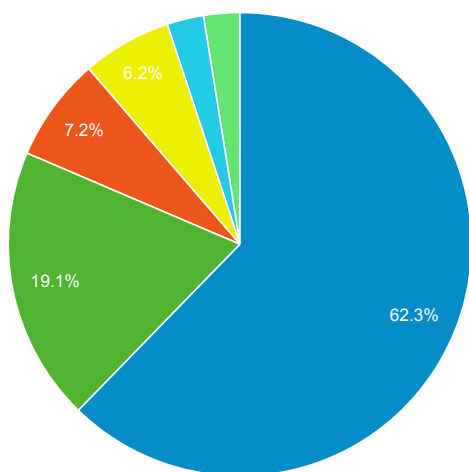

Material Type by Subject

Event Label	Total Events
Book/Journal	3,679
Language And Literature Book/Journal	2,404
Philosophy. Psychology. Religion Book/Journal	1,576
Video/Film	1,501
Language And Literature Video/Film	1,282
Music Audio	949
Social Sciences Book/Journal	809
Medicine Book/Journal	603
Music And Books On Music Book/Journal	451
Military Science Book/Journal	344

Material Type by Record View

■ Book/Journal
■ Video/Film
■ Music Audio
■ eBooks
■ Spoken Audio
■ Other

Material Type by Record View

Event Label	Total Events	Sessions
Book/Journal	12,496	5,763
Video/Film	3,842	1,539
Music Audio	1,454	463
eBooks	1,250	743
Spoken Audio	514	320
Music Score	191	49
(not set)	123	98
Any	84	69
Computer File	33	24
Manuscript/Thesis	23	20

External Link Clicks

Event Label	Total Events	Sessions
Prospector Link Click	3,495	1,942
Searchjavascript:tapestry.form.submit('searchFormComponent', 'searchSubmit');	1,277	772