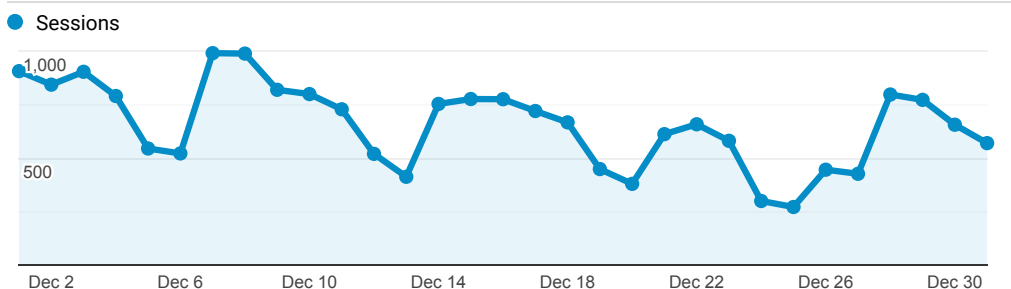

InnReach - Encore - Monthly Stats

Dec 1, 2020 - Dec 31, 2020

All Users
 100.00% Sessions

Sessions

Top Referral Traffic

Source	Sessions
searchmobius.org	1,187
coolcat.org	847
webpac.slcl.org	713
rivershare.polarislibrary.com	457
encore.coalliance.org	394
slcl.org	361
encore.searchmobius.org	314
library.fontbonne.edu	274
mobius-encore.lib.umsystem.edu	254
prospector.coalliance.org	167

Advanced Search

2,641
 % of Total: 5.22% (50,558)

Facet Clicks

Event Label	Sessions
Video/Film	353
Book/Journal	149
Music Audio	122
Title	100
Author	86
eBooks	38
Spoken Audio	38
English	20
Music Score	12
Subject	10

Direct traffic vs Referred by cluster ...

Traffic Type	Sessions
direct	13,569
referral	6,206
onpage_catalog_view	121

MOBIUS to Prospector Catalog

Event Label	Total Events	Sessions
Prospector Link Click	3,495	1,942