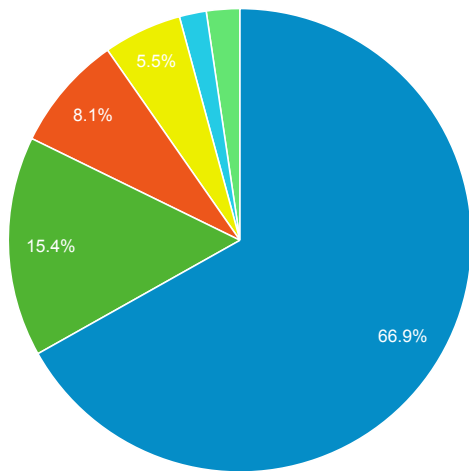

Material Type by Subject

Event Label	Total Events
Book/Journal	4,845
Language And Literature Book/Journal	3,290
Philosophy. Psychology. Religion Book/Journal	2,602
Video/Film	1,687
Language And Literature Video/Film	1,202
Social Sciences Book/Journal	1,179
Music Audio	887
Medicine Book/Journal	796
Fine Arts Book/Journal	586
Music And Books On Music Book/Journal	577

Material Type by Record View

■ Book/Journal
■ Video/Film
■ eBooks
■ Music Audio
■ Spoken Audio
■ Other

Material Type by Record View

Event Label	Total Events	Sessions
Book/Journal	17,454	7,585
Video/Film	4,013	1,723
eBooks	2,110	1,173
Music Audio	1,429	454
Spoken Audio	491	320
(not set)	183	142
Music Score	150	75
Any	88	67
Manuscript/Thesis	70	64
Computer File	39	30

External Link Clicks

Event Label	Total Events	Sessions
Prospector Link Click	4,015	2,238
Searchjavascript:tapestry.form.submit('searchFormComponent', 'searchSubmit');	1,606	919