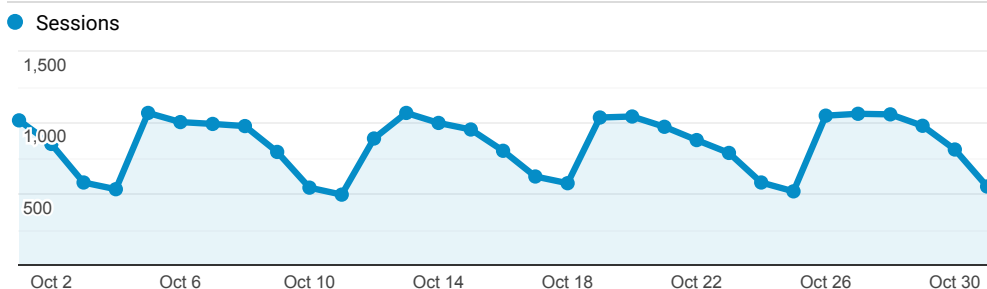

InnReach - Encore - Monthly Stats

Oct 1, 2020 - Oct 31, 2020

All Users
 100.00% Sessions

Sessions

Top Referral Traffic

Source	Sessions
searchmobius.org	1,246
coolcat.org	874
encore.coalliance.org	744
webpac.slcl.org	692
encore.searchmobius.org	458
rivershare.polarislibrary.com	420
slcl.org	368
mobius-encore.lib.umsystem.edu	307
library.truman.edu	196
prospector.coalliance.org	169

Advanced Search

3,345
 % of Total: 5.08% (65,887)

Facet Clicks

Event Label	Sessions
Video/Film	417
Book/Journal	249
Music Audio	133
Title	116
Author	107
eBooks	61
Spoken Audio	42
English	32
Subject	20
Music Score	18

Direct traffic vs Referred by cluster ...

Traffic Type	Sessions
direct	18,144
referral	7,368
onpage_catalog_view	134

MOBIUS to Prospector Catalog

Event Label	Total Events	Sessions
Prospector Link Click	4,015	2,238