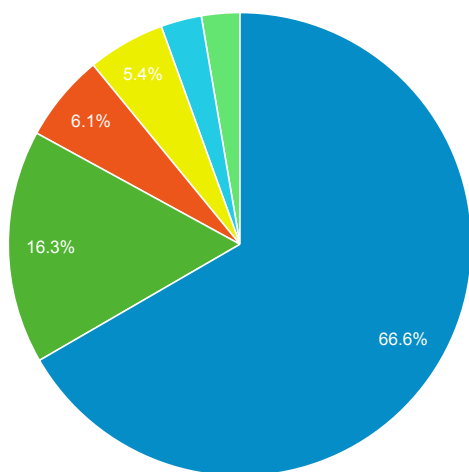

Material Type by Subject

Event Label	Total Events
Book/Journal	3,820
Language And Literature Book/Journal	2,616
Philosophy. Psychology. Religion Book/Journal	1,823
Video/Film	1,331
Language And Literature Video/Film	1,014
Social Sciences Book/Journal	964
Music Audio	650
Medicine Book/Journal	649
Music And Books On Music Book/Journal	407
History (General) And History Of Europe Book/Journal	345

Material Type by Record View

■ Book/Journal
■ Video/Film
■ eBooks
■ Music Audio
■ Spoken Audio
■ Other

Material Type by Record View

Event Label	Total Events	Sessions
Book/Journal	13,270	6,053
Video/Film	3,248	1,362
eBooks	1,218	760
Music Audio	1,076	368
Spoken Audio	566	317
Music Score	197	56
(not set)	168	131
Any	42	34
Manuscript/Thesis	31	24
Computer File	21	18

External Link Clicks

Event Label	Total Events	Sessions
Prospector Link Click	1,872	1,162
Searchjavascript:tapestry.form.submit('searchFormComponent', 'searchSubmit');	991	606