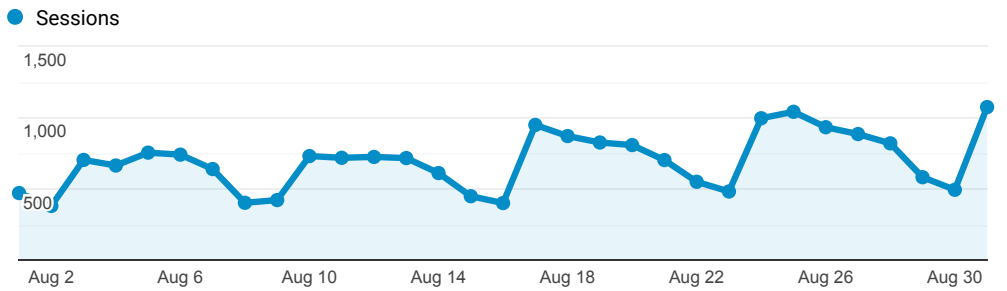

## InnReach - Encore - Monthly Stats

Aug 1, 2020 - Aug 31, 2020

**All Users**  
 100.00% Sessions

### Sessions

### Direct traffic vs Referred by cluster ...

Traffic Type	Sessions
direct	13,938
referral	7,183
onpage_catalog_view	94