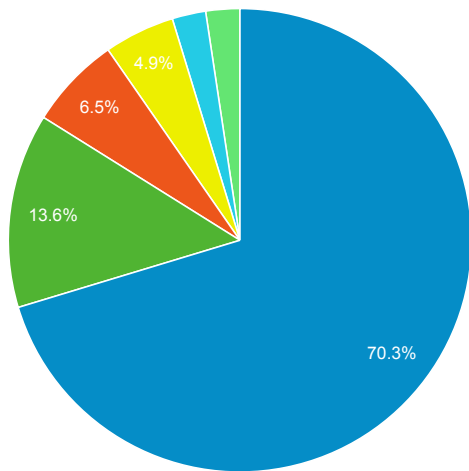

Material Type by Subject

Event Label	Total Events
Book/Journal	2,696
Philosophy. Psychology. Religion Book/Journal	1,678
Language And Literature Book/Journal	1,591
Video/Film	716
Social Sciences Book/Journal	681
Language And Literature Video/Film	545
Medicine Book/Journal	423
Music Audio	404
Music And Books On Music Book/Journal	232
History (General) And History Of Europe Book/Journal	228

Material Type by Record View

■ Book/Journal
■ Video/Film
■ eBooks
■ Music Audio
■ Spoken Audio
■ Other

Material Type by Record View

Event Label	Total Events	Sessions
Book/Journal	9,176	3,938
Video/Film	1,771	784
eBooks	843	512
Music Audio	643	214
Spoken Audio	306	179
(not set)	82	61
Music Score	59	29
Manuscript/Thesis	40	29
Computer File	26	22
Any	21	20

External Link Clicks

Event Label	Total Events	Sessions
Prospector Link Click	1,274	728
Searchjavascript:tapestry.form.submit('searchFormComponent', 'searchSubmit');	521	312