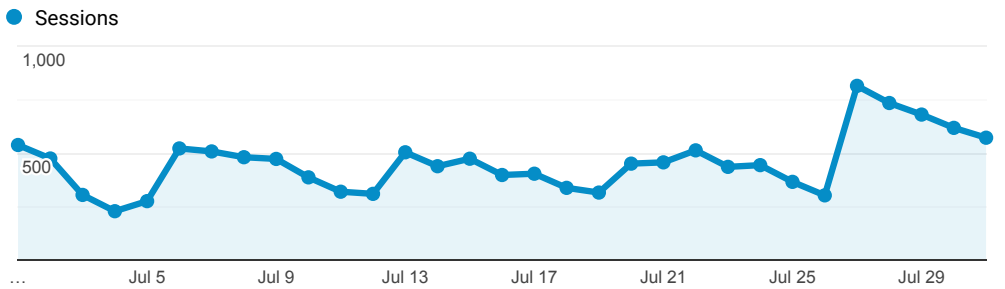

InnReach - Encore - Monthly Stats

Jul 1, 2020 - Jul 31, 2020

All Users
100.00% Sessions

Sessions

Top Referral Traffic

Source	Sessions
encore.coalliance.org	1,364
searchmobius.org	591
coolcat.org	528
webpac.slcl.org	418
rivershare.polarislibrary.com	270
encore.searchmobius.org	242
encore.wdm.iowa.gov	236
slcl.org	220
catalog.coolcat.org	208
mobius-encore.lib.umsystem.edu	181

Advanced Search

1,068
% of Total: 3.40% (31,374)

Facet Clicks

Event Label	Sessions
Video/Film	149
Book/Journal	70
Music Audio	41
Title	38
Author	34
eBooks	28
Spoken Audio	19
English	12
Any	5
United States	5

Direct traffic vs Referred by cluster ...

Traffic Type	Sessions
direct	8,823
referral	4,990
onpage_catalog_view	28

MOBIUS to Prospector Catalog

Event Label	Total Events	Sessions
Prospector Link Click	1,274	728