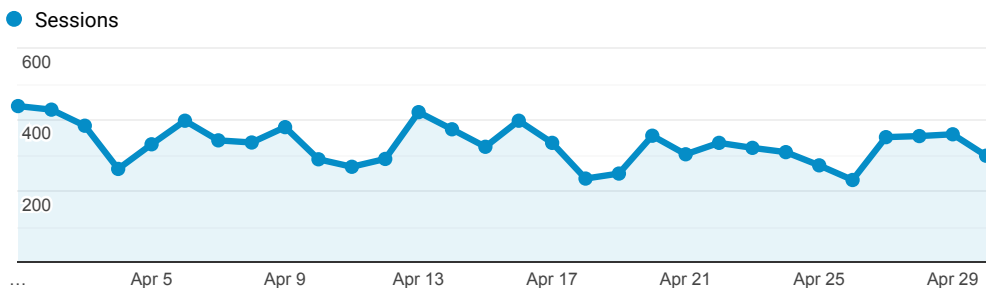

InnReach - Encore - Monthly Stats

Apr 1, 2020 - Apr 30, 2020

All Users
 100.00% Sessions

Sessions

Top Referral Traffic

Source	Sessions
encore.coalliance.org	894
searchmobius.org	681
catalog.coolcat.org	255
webpac.slcl.org	199
slcl.org	140
mobius-encore.lib.umsystem.edu	139
rivershare.polarislibrary.com	119
coolcat.org	110
encore.searchmobius.org	106
library.truman.edu	93

Advanced Search

751
 % of Total: 3.05% (24,647)

Facet Clicks

Event Label	Sessions
Video/Film	73
eBooks	56
Book/Journal	40
Title	25
Author	24
Music Audio	14
English	7
Spoken Audio	5
Manuscript/Thesis	3
Music Score	3

Direct traffic vs Referred by cluster ...

Traffic Type	Sessions
direct	5,939
referral	3,765

MOBIUS to Prospector Catalog

Event Label	Total Events	Sessions
Prospector Link Click	473	317

Prospector Catalogs to MOBIUS