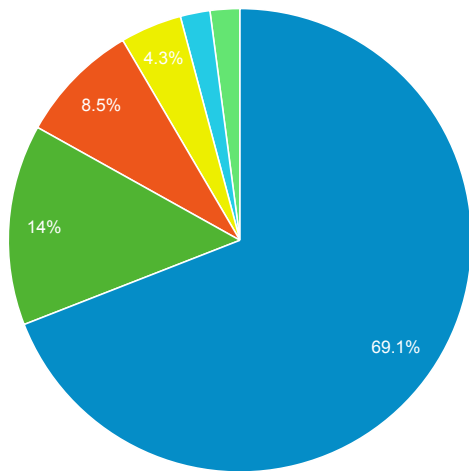

Material Type by Subject

Event Label	Total Events
Book/Journal	1,691
Philosophy. Psychology. Religion Book/Journal	1,224
Language And Literature Book/Journal	1,184
Social Sciences Book/Journal	514
Video/Film	412
Medicine Book/ Journal	342
Education Book/Journal	305
Music Audio	300
eBooks	278
Science Book/Journal	243

Material Type by Record View

■ Book/Journal
■ eBooks
■ Video/Film
■ Music Audio
■ Spoken Audio
■ Other

Material Type by Record View

Event Label	Total Events	Sessions
Book/Journal	6,961	2,826
eBooks	1,412	786
Video/Film	853	395
Music Audio	433	158
Spoken Audio	209	149
Manuscript/Thesis	70	43
(not set)	52	40
Any	28	25
Computer File	18	17
Music Score	16	13

External Link Clicks

Event Label	Total Events	Sessions
Prospector Link Click	473	317
Searchjavascript:tapestry.form.submit('searchFormComponent', 'searchSubmit');	359	253