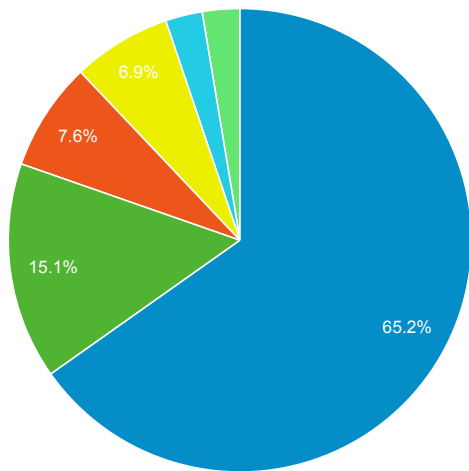

Material Type by Subject

Event Label	Total Events
Book/Journal	4,334
Language And Literature Book/Journal	3,043
Philosophy. Psychology. Religion Book/Journal	2,053
Video/Film	1,373
Social Sciences Book/Journal	1,142
Language And Literature Video/Film	1,117
Music Audio	1,082
Medicine Book/Journal	776
History (General) And History Of Europe Book/Journal	431
Music And Books On Music Book/Journal	411

Material Type by Record View

■ Book/Journal
■ Video/Film
■ eBooks
■ Music Audio
■ Spoken Audio
■ Other

Material Type by Record View

Event Label	Total Events	Sessions
Book/Journal	15,332	7,260
Video/Film	3,559	1,746
eBooks	1,783	1,042
Music Audio	1,618	531
Spoken Audio	606	358
(not set)	172	131
Any	125	98
Music Score	114	48
Manuscript/Thesis	80	63
Computer File	25	21

External Link Clicks

Event Label	Total Events	Sessions
Prospector Link Click	3,364	2,292
Searchjavascript:tapestry.form.submit('searchFormComponent', 'searchSubmit');	1,119	750