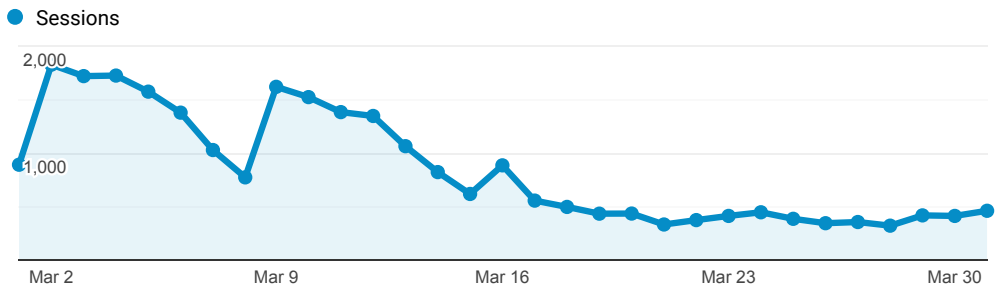

InnReach - Encore - Monthly Stats

Mar 1, 2020 - Mar 31, 2020

All Users
100.00% Sessions

Sessions

Top Referral Traffic

Source	Sessions
encore.coalliance.org	4,297
catalog.coolcat.org	1,356
searchmobius.org	1,026
webpac.slcl.org	1,008
coolcat.org	697
encore.slcl.org	530
encore.wdm.iowa.gov	389
rivershare.polarislibrary.com	355
mobius-encore.lib.umsystem.edu	298
encore.searchmobius.org	279

Advanced Search

2,334
% of Total: 4.02% (58,121)

Facet Clicks

Event Label	Sessions
Video/Film	399
Book/Journal	174
Music Audio	144
Title	68
eBooks	58
Author	54
Spoken Audio	29
English	25
Subject	14
Any	7

Direct traffic vs Referred by cluster ...

Traffic Type	Sessions
direct	13,416
referral	12,463
onpage_catalog_view	117

MOBIUS to Prospector Catalog

Event Label	Total Events	Sessions
Prospector Link Click	3,364	2,292