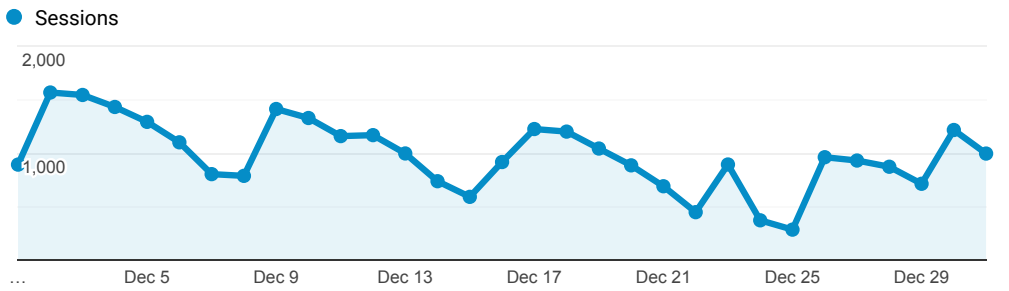

InnReach - Encore - Monthly Stats

Dec 1, 2019 - Dec 31, 2019

All Users
100.00% Sessions

Sessions

Top Referral Traffic

Source	Sessions
encore.coalliance.org	5,570
catalog.coolcat.org	2,105
encore.slcl.org	1,818
coolcat.org	1,512
webpac.slcl.org	1,297
searchmobius.org	1,106
mobiusconsortium.org	701
rivershare.polarislibrary.com	458
encore.wdm.iowa.gov	437
mobius-encore.lib.umsystem.edu	339

Advanced Search

2,854
% of Total: 3.73% (76,449)

Facet Clicks

Event Label	Sessions
Video/Film	740
Book/Journal	245
Music Audio	217
Title	109
Author	102
Spoken Audio	52
eBooks	38
English	32
Music Score	16
Any	13

Direct traffic vs Referred by cluster ...

Traffic Type	Sessions
referral	17,445
direct	12,676
onpage_catalog_view	31

MOBIUS to Prospector Catalog

Event Label	Total Events	Sessions
Prospector Link Click	5,449	3,502

External Link Clicks

Event Label	Total Events	Sessions
Prospector Link Click	5,449	3,502
Searchjavascript:tapestry.form.submit('searchFormComponent', 'searchSubmit');	1,385	839

<code>closejavascript:void(0);</code>	208	179
Spoken Audio	202	123
Video/Film	145	117
<code>applyjavascript:tapestry.form.submit('yearRangeFormComponent', 'dateLimitSubmit');</code>	91	66
Music Audio	82	63
<code>MOBIUS - MERLINjavascript;</code>	72	56
<code>Back to topjavascript;</code>	71	51