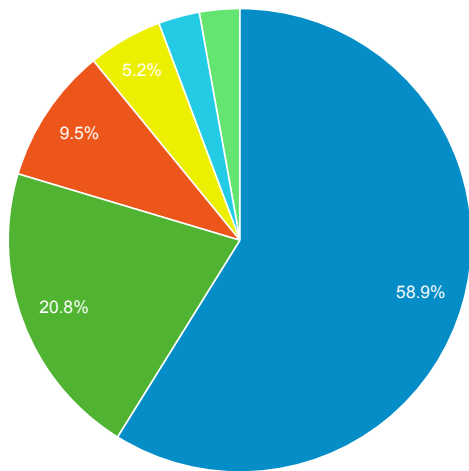

Material Type by Subject

Event Label	Total Events
Book/Journal	5,086
Language And Literature Book/Journal	3,706
Video/Film	2,558
Language And Literature Video/Film	2,118
Philosophy. Psychology. Religion Book/Journal	2,026
Music Audio	1,913
Social Sciences Book/Journal	1,184
Medicine Book/Journal	890
Music And Books On Music Book/Journal	826
Fine Arts Book/Journal	587

Material Type by Record View

■ Book/Journal
■ Video/Film
■ Music Audio
■ eBooks
■ Spoken Audio
■ Other

Material Type by Record View

Event Label	Total Events	Sessions
Book/Journal	18,165	8,147
Video/Film	6,412	2,626
Music Audio	2,924	837
eBooks	1,607	995
Spoken Audio	887	439
(not set)	219	156
Any	175	120
Music Score	109	63
Manuscript/Thesis	69	58
Computer File	39	24

External Link Clicks

Event Label	Total Events	Sessions
Prospector Link Click	5,449	3,502
Searchjavascript:tapestry.form.submit('searchFormComponent', 'searchSubmit');	1,385	839