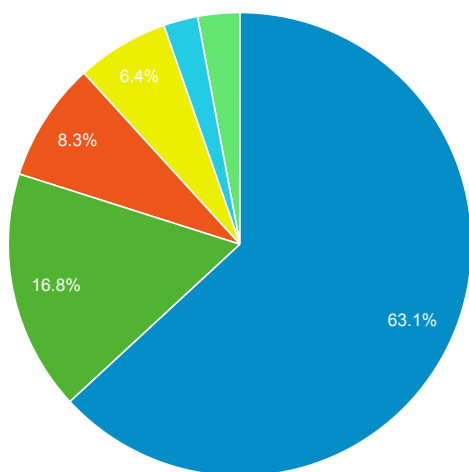

Material Type by Subject

Event Label	Total Events
Book/Journal	6,179
Language And Literature Book/Journal	4,403
Philosophy. Psychology. Religion Book/Journal	2,820
Video/Film	2,665
Music Audio	2,158
Language And Literature Video/Film	1,935
Social Sciences Book/Journal	1,823
Fine Arts Book/Journal	1,402
Medicine Book/Journal	1,245
Music And Books On Music Book/Journal	1,021

Material Type by Record View

■ Book/Journal
■ Video/Film
■ Music Audio
■ eBooks
■ Spoken Audio
■ Other

Material Type by Record View

Event Label	Total Events	Sessions
Book/Journal	24,446	10,448
Video/Film	6,504	2,971
Music Audio	3,225	951
eBooks	2,493	1,518
Spoken Audio	927	553
(not set)	315	233
Music Score	203	93
Any	201	167
Manuscript/Thesis	97	77
Computer File	68	53

External Link Clicks

Event Label	Total Events	Sessions
Prospector Link Click	5,512	3,878
Searchjavascript:tapestry.form.submit('searchFormComponent', 'searchSubmit');	1,688	1,084