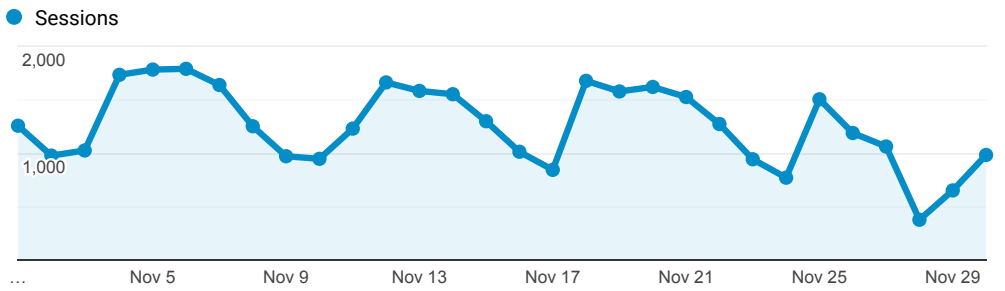

InnReach - Encore - Monthly Stats

Nov 1, 2019 - Nov 30, 2019

All Users
 100.00% Sessions

Sessions

Top Referral Traffic

Source	Sessions
encore.coalliance.org	5,728
coolcat.org	2,979
catalog.coolcat.org	2,110
encore.slcl.org	1,783
searchmobius.org	1,374
webpac.slcl.org	1,359
mobiusconsortium.org	852
encore.wdm.iowa.gov	559
rivershare.polarislibrary.com	464
encore.searchmobius.org	463

Advanced Search

3,560
 % of Total: 3.75% (94,932)

Facet Clicks

Event Label	Sessions
Video/Film	697
Book/Journal	270
Music Audio	219
Title	123
Author	87
Spoken Audio	82
eBooks	55
English	42
Music Score	21
Subject	20

Direct traffic vs Referred by cluster ...

Traffic Type	Sessions
referral	20,736
direct	16,505
onpage_catalog_view	27
qr	1

MOBIUS to Prospector Catalog

Event Label	Total Events	Sessions
Prospector Link Click	5,512	3,878