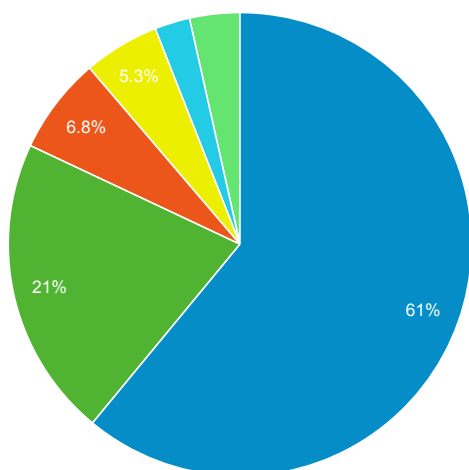

Material Type by Subject

Event Label	Total Events
Language And Literature Book/Journal	4,126
Book/Journal	3,760
Language And Literature Video/Film	2,255
Philosophy. Psychology. Religion Book/Journal	2,111
Video/Film	1,778
Social Sciences Book/Journal	1,215
Music Audio	987
Medicine Book/Journal	942
Music And Books On Music Book/Journal	574
Music And Books On Music Video/Film	487

Material Type by Record View

■ Book/Journal
■ Video/Film
■ Music Audio
■ eBooks
■ Spoken Audio
■ Other

Material Type by Record View

Event Label	Total Events	Sessions
Book/Journal	17,007	8,124
Video/Film	5,862	2,472
Music Audio	1,883	631
eBooks	1,475	896
Spoken Audio	686	411
(not set)	262	189
Any	197	147
Music Score	127	65
Computer File	74	42
Manuscript/Thesis	72	55

External Link Clicks

Event Label	Total Events	Sessions
Prospector Link Click	5,189	3,735
Searchjavascript:tapestry.form.submit('searchFormComponent', 'searchSubmit');	1,154	761