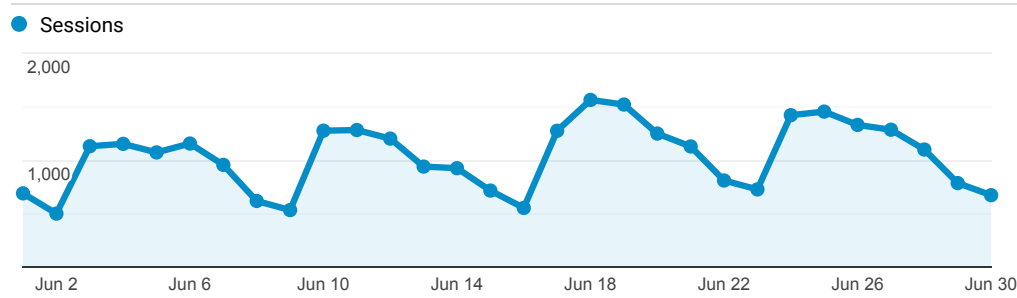

InnReach - Encore - Monthly Stats

Jun 1, 2019 - Jun 30, 2019

All Users
 100.00% Sessions

Sessions

Top Referral Traffic

| Source | Sessions |
|-------------------------------|----------|
| encore.coalliance.org | 5,584 |
| coolcat.org | 3,691 |
| catalog.coolcat.org | 2,084 |
| encore.slcl.org | 973 |
| searchmobius.org | 937 |
| webpac.slcl.org | 666 |
| rivershare.polarislibrary.com | 591 |
| encore.wdm.iowa.gov | 560 |
| mobiusconsortium.org | 521 |
| prospector.coalliance.org | 388 |

Advanced Search

2,494
 % of Total: 3.60% (69,332)

Facet Clicks

| Event Label | Sessions |
|--------------|----------|
| Video/Film | 652 |
| Book/Journal | 209 |
| Music Audio | 173 |
| Author | 90 |
| Title | 88 |
| eBooks | 43 |
| English | 35 |
| Spoken Audio | 30 |
| Music Score | 12 |
| Subject | 9 |

Direct traffic vs Referred by cluster ...

| Traffic Type | Sessions |
|---------------------|----------|
| referral | 18,977 |
| direct | 11,647 |
| onpage_catalog_view | 10 |

MOBIUS to Prospector Catalog

External Link Clicks

| Event Label | Total Events | Sessions |
|---|--------------|----------|
| Prospector Link Click | 5,189 | 3,735 |
| Searchjavascript:tapestry.form.submit('searchFormComponent', 'searchSubmit'); | 1,154 | 761 |