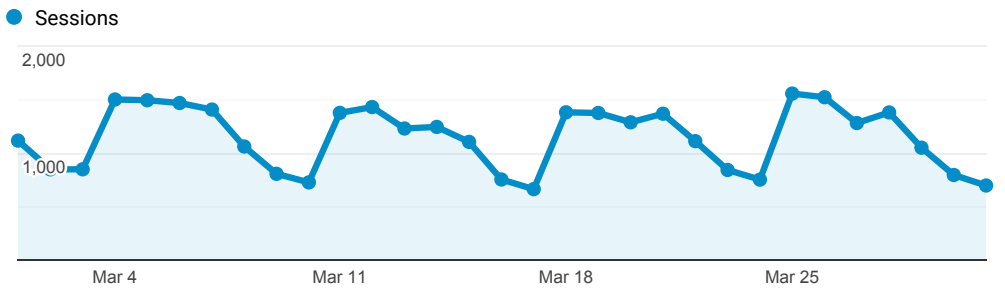

InnReach - Encore - Monthly Stats

Mar 1, 2019 - Mar 31, 2019

All Users
 100.00% Sessions

Sessions

Top Referral Traffic

Source	Sessions
encore.coalliance.org	5,933
coolcat.org	3,661
catalog.coolcat.org	2,293
swan.searchmobius.org	1,658
searchmobius.org	985
kc-towers.searchmobius.org	933
avalon.searchmobius.org	796
mobiusconsortium.org	567
encore.wdm.iowa.gov	564
rivershare.polarislibrary.com	543

Advanced Search

2,869
 % of Total: 3.56% (80,635)

Facet Clicks

Event Label	Sessions
Video/Film	572
Book/Journal	226
Music Audio	186
Title	130
Author	82
eBooks	42
Spoken Audio	38
English	27
Subject	19
Music Score	13

Direct traffic vs Referred by cluster ...

Traffic Type	Sessions
referral	22,435
direct	12,465
qr	1

MOBIUS to Prospector Catalog

Event Label	Total Events	Sessions
Prospector Link Click	4,433	3,339

Prospector Catalogs to MOBIUS