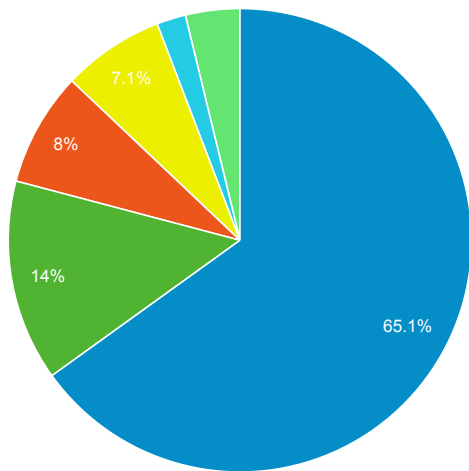

Direct traffic vs Referred by cluster ...

Traffic Type	Sessions
referral	22,435
direct	12,465
qr	1

MOBIUS to Prospector Catalog

Event Label	Total Events	Sessions
Prospector Link Click	4,433	3,339

Prospector Catalogs to MOBIUS

Source	Sessions
encore.coalliance.org	5,933
prospector.coalliance.org	383

856 Link Clicks eMO & Sage ONLY

Event Label	Total Events	Sessions
eMO Link	117	91
Sage Link	1	1

Material Type by Subject

Event Label	Total Events
Language And Literature Book/Journal	4,515
Philosophy. Psychology. Religion Book/Journal	3,591
Book/Journal	3,515
Language And Literature Video/Film	1,937
Social Sciences Book/Journal	1,817
Medicine Book/ Journal	1,471
Music Audio	1,254
Video/Film	1,024
Music And Books On Music Book/Journal	699
Science Book/Journal	653

Material Type by Record View

■ Book/Journal
 ■ Video/Film
 ■ Music Audio
 ■ eBooks
 ■ Spoken Audio
 ■ Other

Material Type by Record View

Event Label	Total Events	Sessions
Book/Journal	21,495	9,990
Video/Film	4,640	2,459
Music Audio	2,629	690
eBooks	2,348	1,380
Spoken Audio	670	388
(not set)	303	213
Any	268	215
Music Score	196	86
Manuscript/Thesis	116	89
SAGE eBook	46	36