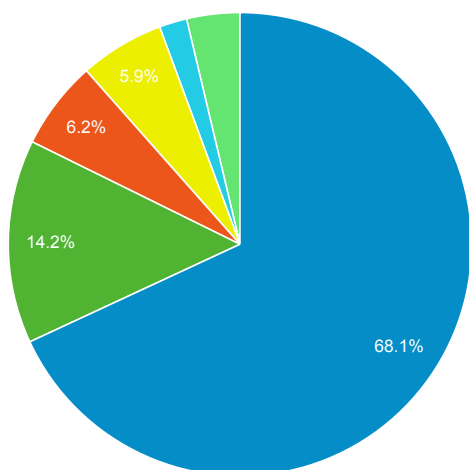

Material Type by Subject

Event Label	Total Events
Language And Literature Book/Journal	4,750
Book/Journal	3,995
Philosophy. Psychology. Religion Book/Journal	3,380
Language And Literature Video/Film	1,962
Social Sciences Book/Journal	1,960
Medicine Book/ Journal	1,329
Music Audio	1,085
Science Book/Journal	1,059
Video/Film	1,049
Music And Books On Music Book/Journal	712

Material Type by Record View

■ Book/Journal
■ Video/Film
■ Music Audio
■ eBooks
■ Spoken Audio
■ Other

Material Type by Record View

Event Label	Total Events	Sessions
Book/Journal	22,471	11,023
Video/Film	4,689	2,050
Music Audio	2,039	665
eBooks	1,947	1,257
Spoken Audio	637	398
(not set)	298	221
Music Score	222	96
Any	207	175
Manuscript/Thesis	98	67
eMO eBook	81	52

External Link Clicks

Event Label	Total Events	Sessions
Prospector Link Click	4,585	3,494
Searchjavascript:tapestry.form.submit('searchFormComponent', 'searchSubmit');	1,333	940