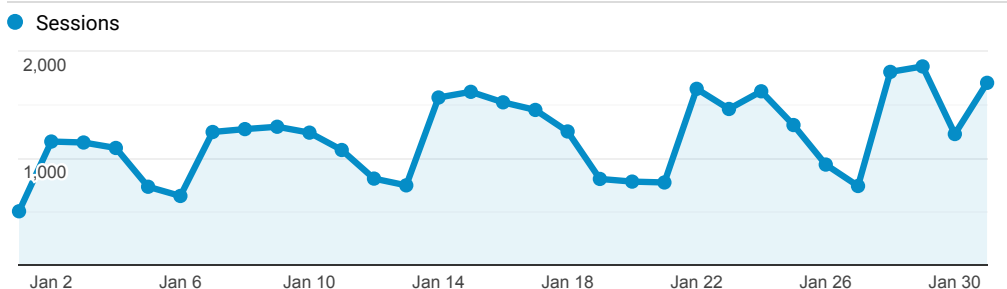

InnReach - Encore - Monthly Stats

Jan 1, 2019 - Jan 31, 2019

All Users
100.00% Sessions

Sessions

Direct traffic vs Referred by cluster ...

Traffic Type	Sessions
referral	25,447
direct	10,948

Top Referral Traffic