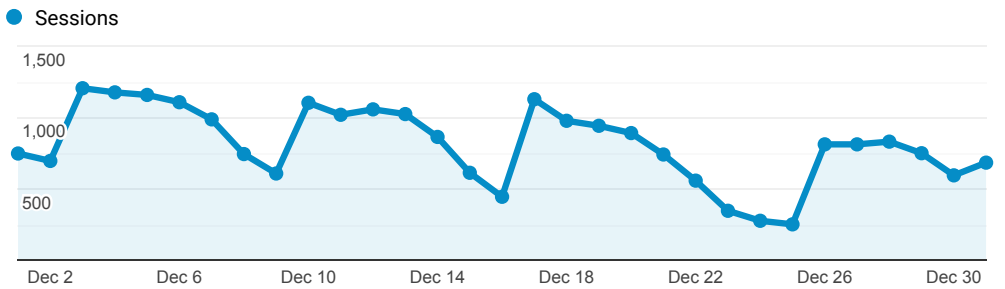

InnReach - Encore - Monthly Stats

Dec 1, 2018 - Dec 31, 2018

All Users
100.00% Sessions

Sessions

Top Referral Traffic

Source	Sessions
encore.coalliance.org	4,928
coolcat.org	2,905
catalog.coolcat.org	2,095
swan.searchmobius.org	811
bridges.searchmobius.org	759
searchmobius.org	585
encore.wdm.iowa.gov	532
kc-towers.searchmobius.org	512
avalon.searchmobius.org	464
rivershare.polarislibrary.com	434

Advanced Search

1,987
% of Total: 3.82% (52,058)

Facet Clicks

Event Label	Sessions
Video/Film	426
Music Audio	168
Book/Journal	154
Title	72
Author	61
Spoken Audio	59
eBooks	33
English	29
Any	10
Subject	10

Direct traffic vs Referred by cluster ...

Traffic Type	Sessions
referral	17,432
direct	7,292
onpage_catalog_view	2
qr	1

MOBIUS to Prospector Catalog

Event Label	Total Events	Sessions
Prospector Link Click	3,504	2,653