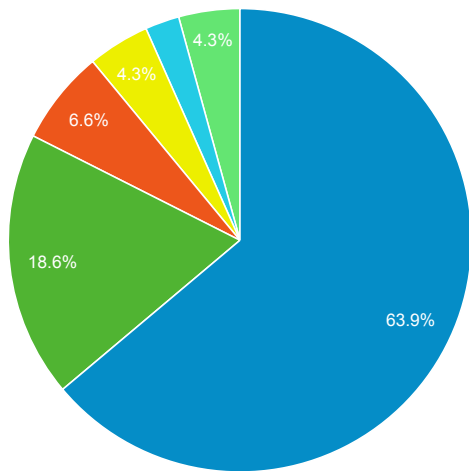

Material Type by Subject

Event Label	Total Events
Language And Literature Book/Journal	3,562
Book/Journal	2,964
Language And Literature Video/Film	1,693
Philosophy. Psychology. Religion Book/Journal	1,541
Social Sciences Book/Journal	966
Video/Film	740
Music Audio	722
Medicine Book/Journal	700
Music And Books On Music Book/Journal	555
Education Book/Journal	536

Material Type by Record View

■ Book/Journal
■ Video/Film
■ Music Audio
■ eBooks
■ Spoken Audio
■ Other

Material Type by Record View

Event Label	Total Events	Sessions
Book/Journal	13,782	6,799
Video/Film	4,006	1,712
Music Audio	1,422	510
eBooks	932	637
Spoken Audio	515	299
(not set)	229	155
Music Score	124	44
eMO eBook	120	37
Any	97	87
Manuscript/Thesis	69	42

External Link Clicks

Event Label	Total Events	Sessions
Prospector Link Click	3,504	2,653
Searchjavascript:tapestry.form.submit('searchFormComponent', 'searchSubmit');	913	548