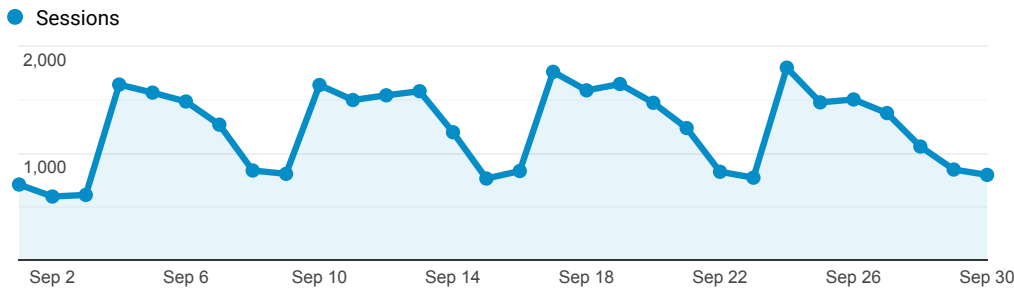

InnReach - Encore - Monthly Stats

Sep 1, 2018 - Sep 30, 2018

All Users
 100.00% Sessions

Sessions

Top Referral Traffic

Source	Sessions
encore.coalliance.org	4,862
coolcat.org	3,585
swan.searchmobius.org	2,520
catalog.coolcat.org	1,836
searchmobius.org	1,723
bridges.searchmobius.org	1,674
kc-towers.searchmobius.org	1,599
avalon.searchmobius.org	979
archway.searchmobius.org	896
prospector.coalliance.org	776

Advanced Search

3,155
 % of Total: 4.01% (78,585)

Facet Clicks

Event Label	Sessions
Video/Film	491
Book/Journal	235
Music Audio	118
Author	84
Title	68
eBooks	51
Spoken Audio	50
English	31
Music Score	13
Subject	9

Direct traffic vs Referred by cluster ...

Traffic Type	Sessions
referral	26,388
direct	9,781
qr	1

MOBIUS to Prospector Catalog

Event Label	Total Events	Sessions
Prospector Link Click	3,792	2,933

Prospector Catalogs to MOBIUS