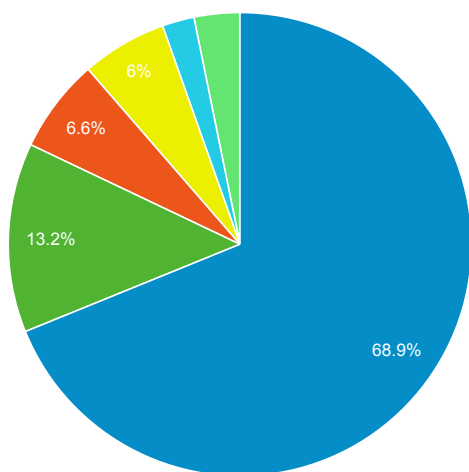

Material Type by Subject

Event Label	Total Events
Language And Literature Book/Journal	4,569
Book/Journal	4,334
Philosophy. Psychology. Religion Book/Journal	3,138
Social Sciences Book/Journal	2,076
Language And Literature Video/Film	1,687
Medicine Book/Journal	1,566
Video/Film	968
Music Audio	963
Music And Books On Music Book/Journal	943
History (General) And History Of Europe Book/Journal	732

Material Type by Record View

■ Book/Journal
■ Video/Film
■ eBooks
■ Music Audio
■ Spoken Audio
■ Other

Material Type by Record View

Event Label	Total Events	Sessions
Book/Journal	22,840	11,240
Video/Film	4,383	2,101
eBooks	2,176	1,374
Music Audio	1,976	511
Spoken Audio	739	424
(not set)	343	245
Music Score	173	93
Manuscript/Thesis	115	89
eMO eBook	85	69
Computer File	47	29

External Link Clicks

Event Label	Total Events	Sessions
Prospector Link Click	3,792	2,933
Searchjavascript:tapestry.form.submit('searchFormComponent', 'searchSubmit');	1,426	998