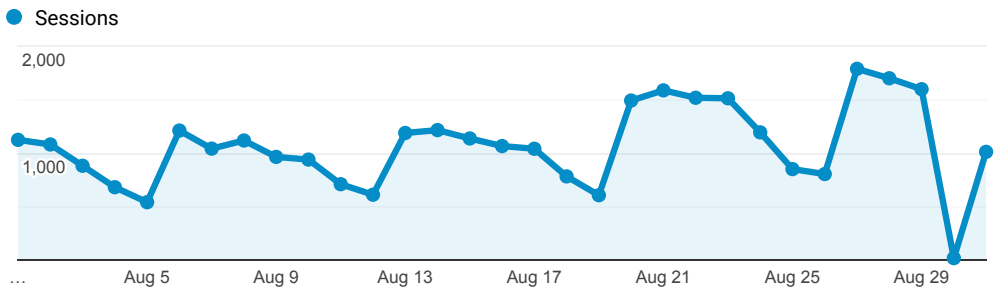

InnReach - Encore - Monthly Stats

Aug 1, 2018 - Aug 31, 2018

All Users
 100.00% Sessions

Sessions

Top Referral Traffic

Source	Sessions
encore.coalliance.org	5,244
coolcat.org	3,750
searchmobius.org	2,124
catalog.coolcat.org	1,954
swan.searchmobius.org	1,247
bridges.searchmobius.org	1,244
kc-towers.searchmobius.org	1,035
prospector.coalliance.org	1,008
avalon.searchmobius.org	786
mobiusconsortium.org	540

Advanced Search

2,758
 % of Total: 4.09% (67,420)

Facet Clicks

Event Label	Sessions
Video/Film	501
Book/Journal	184
Music Audio	125
Title	74
Author	73
Spoken Audio	66
eBooks	43
English	27
Music Score	10
Subject	9

Direct traffic vs Referred by cluster ...

Traffic Type	Sessions
referral	23,848
direct	8,612

MOBIUS to Prospector Catalog

Event Label	Total Events	Sessions
Prospector Link Click	3,818	2,964

Prospector Catalogs to MOBIUS