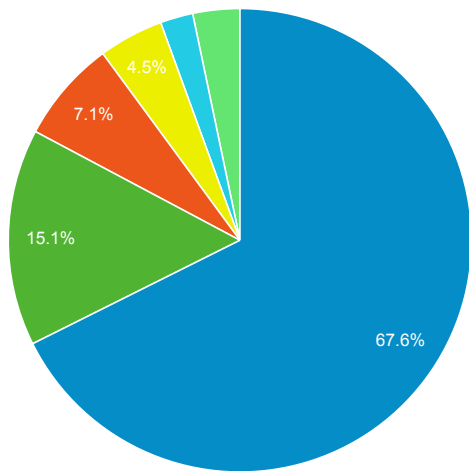

Direct traffic vs Referred by cluster ...

Traffic Type	Sessions
referral	23,848
direct	8,612

MOBIUS to Prospector Catalog

Event Label	Total Events	Sessions
Prospector Link Click	3,818	2,964

Prospector Catalogs to MOBIUS

Source	Sessions
encore.coalliance.org	5,245
prospector.coalliance.org	1,008

856 Link Clicks eMO & Sage ONLY

Event Label	Total Events	Sessions
eMO Link	5	5

Material Type by Subject

Event Label	Total Events
Language And Literature Book/Journal	4,542
Book/Journal	3,324
Philosophy. Psychology. Religion Book/Journal	3,026
Language And Literature Video/Film	1,673
Social Sciences Book/Journal	1,652
Medicine Book/Journal	1,185
Music Audio	1,028
Video/Film	878
Science Book/Journal	682
Music And Books On Music Book/Journal	605

Material Type by Record View

■ Book/Journal
 ■ Video/Film
 ■ Music Audio
 ■ eBooks
 ■ Spoken Audio
 ■ Other

Material Type by Record View

Event Label	Total Events	Sessions
Book/Journal	19,099	9,473
Video/Film	4,276	1,873
Music Audio	2,016	553
eBooks	1,278	874
Spoken Audio	645	393
(not set)	329	229
Music Score	186	76
eMO eBook	66	59
Manuscript/Thesis	53	48
Computer File	41	28