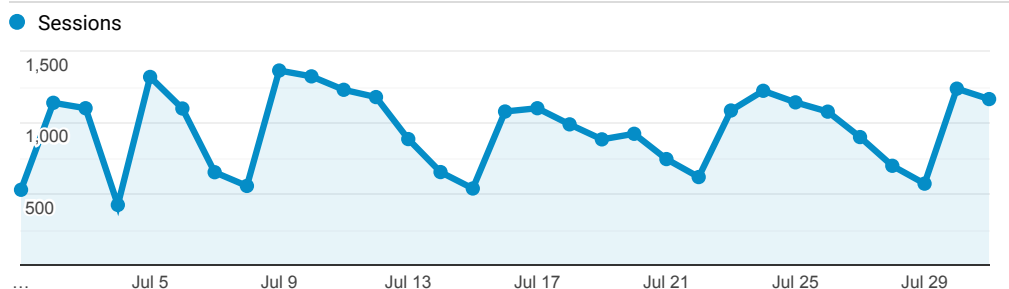

InnReach - Encore - Monthly Stats

Jul 1, 2018 - Jul 31, 2018

All Users
 100.00% Sessions

Sessions

Top Referral Traffic

Source	Sessions
encore.coalliance.org	4,445
coolcat.org	3,297
searchmobius.org	2,555
catalog.coolcat.org	2,064
bridges.searchmobius.org	930
kc-towers.searchmobius.org	879
swan.searchmobius.org	823
prospector.coalliance.org	774
arthur.searchmobius.org	724
avalon.searchmobius.org	699

Advanced Search

2,236
 % of Total: 3.21% (69,716)

Facet Clicks

Event Label	Sessions
Video/Film	451
Book/Journal	178
Music Audio	129
Title	75
Author	67
Spoken Audio	54
English	30
eBooks	29
Music Score	12
Subject	12

Direct traffic vs Referred by cluster ...

Traffic Type	Sessions
referral	21,569
direct	7,329

MOBIUS to Prospector Catalog

Event Label	Total Events	Sessions
Prospector Link Click	3,764	2,820

Prospector Catalogs to MOBIUS