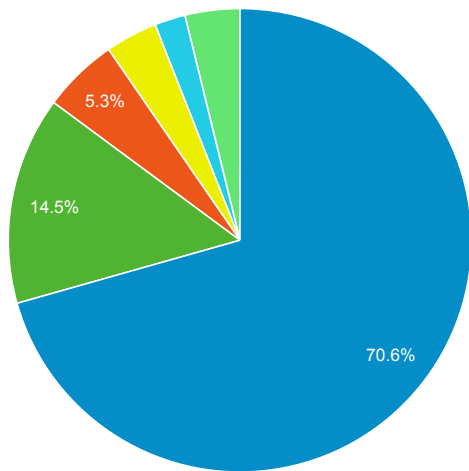

Material Type by Subject

Event Label	Total Events
Book/Journal	4,280
Language And Literature Book/Journal	4,117
Philosophy. Psychology. Religion Book/Journal	3,015
Social Sciences Book/Journal	1,640
Medicine Book/Journal	1,595
Language And Literature Video/Film	1,567
Video/Film	840
Music Audio	709
Music And Books On Music Book/Journal	632
No Subject Book/Journal	626

Material Type by Record View

■ Book/Journal
■ Video/Film
■ Music Audio
■ eBooks
■ Spoken Audio
■ Other

Material Type by Record View

Event Label	Total Events	Sessions
Book/Journal	20,385	8,436
Video/Film	4,191	1,834
Music Audio	1,521	486
eBooks	1,048	698
Spoken Audio	620	385
(not set)	341	199
eMO eBook	193	167
Music Score	191	51
Manuscript/Thesis	59	42
SAGE eBook	35	26

External Link Clicks

Event Label	Total Events	Sessions
Prospector Link Click	3,764	2,820
Back to topjavascript;	2,093	122