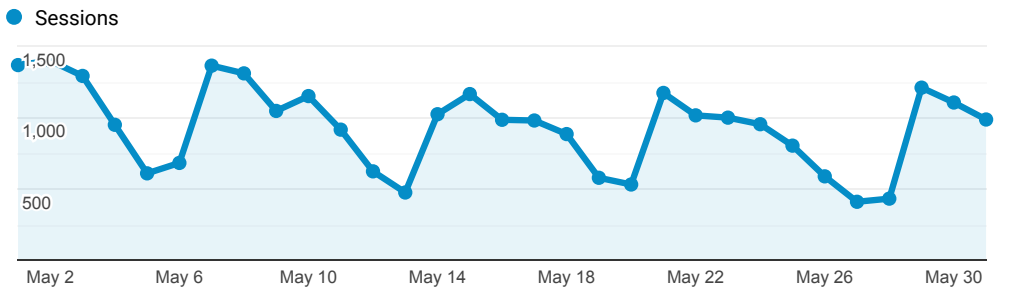

InnReach - Encore - Monthly Stats

May 1, 2018 - May 31, 2018

All Users
 100.00% Sessions

Sessions

Top Referral Traffic

Source	Sessions
searchmobius.org	5,521
encore.coalliance.org	4,317
coolcat.org	2,654
catalog.coolcat.org	1,800
bridges.searchmobius.org	920
swan.searchmobius.org	901
avalon.searchmobius.org	878
prospector.coalliance.org	634
kc-towers.searchmobius.org	588
arthur.searchmobius.org	568

Advanced Search

2,059
 % of Total: 3.67% (56,065)

Facet Clicks

Event Label	Sessions
Video/Film	395
Book/Journal	167
Music Audio	99
Title	76
Author	67
Spoken Audio	48
eBooks	28
English	15
Subject	10
Music Score	7

Direct traffic vs Referred by cluster ...

Traffic Type	Sessions
referral	23,349
direct	5,333

MOBIUS to Prospector Catalog

Event Label	Total Events	Sessions
Prospector Link Click	3,425	2,665

Prospector Catalogs to MOBIUS