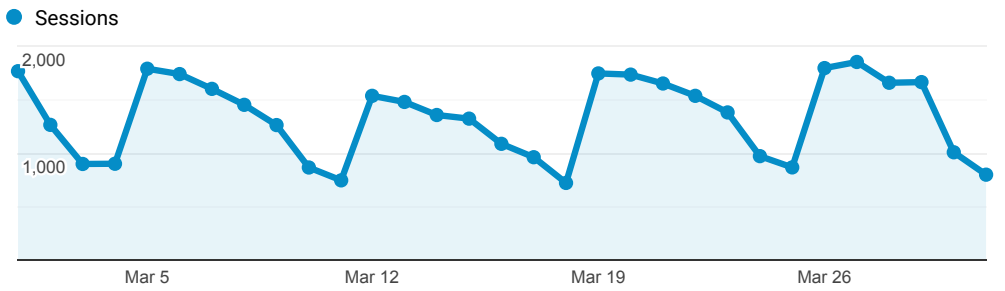

InnReach - Encore - Monthly Stats

Mar 1, 2018 - Mar 31, 2018

All Users
100.00% Sessions

Sessions

Top Referral Traffic

Source	Sessions
searchmobius.org	12,367
encore.coalliance.org	4,226
coolcat.org	3,465
catalog.coolcat.org	1,770
bridges.searchmobius.org	1,520
swan.searchmobius.org	1,513
avalon.searchmobius.org	1,454
kc-towers.searchmobius.org	1,379
archway.searchmobius.org	908
arthur.searchmobius.org	744

Advanced Search

3,745
% of Total: 4.94% (75,771)

Facet Clicks

Event Label	Sessions
Video/Film	490
Book/Journal	248
Music Audio	111
Title	93
Author	72
Spoken Audio	52
eBooks	46
English	25
United States	14
Subject	11

Direct traffic vs Referred by cluster ...

Traffic Type	Sessions
referral	34,891
direct	6,107

MOBIUS to Prospector Catalog

Event Label	Total Events	Sessions
Prospector Link Click	3,676	3,032

Prospector Catalogs to MOBIUS