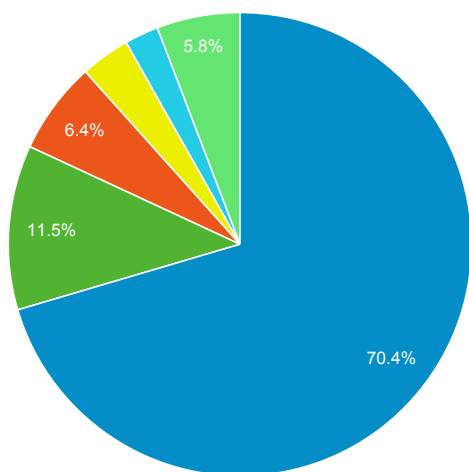

Material Type by Subject

Event Label	Total Events
Language And Literature Book/Journal	4,903
Book/Journal	4,355
Philosophy. Psychology. Religion Book/Journal	2,903
Social Sciences Book/Journal	2,080
Language And Literature Video/Film	1,279
Medicine Book/ Journal	1,227
Music And Books On Music Book/Journal	868
Science Book/Journal	815
Video/Film	810
History (General) And History Of Europe Book/Journal	777

Material Type by Record View

■ Book/Journal
■ Video/Film
■ eBooks
■ Music Audio
■ Spoken Audio
■ Other

Material Type by Record View

Event Label	Total Events	Sessions
Book/Journal	22,273	11,843
Video/Film	3,633	2,169
eBooks	2,039	1,421
Music Audio	1,093	506
Spoken Audio	748	460
eMO eBook	629	227
Music Score	429	94
(not set)	298	218
Manuscript/Thesis	92	74
Computer File	36	33

External Link Clicks

Event Label	Total Events	Sessions
Prospector Link Click	3,676	3,032
Searchjavascript:tapestry.form.submit('searchFormComponent', 'searchSubmit');	1,494	983