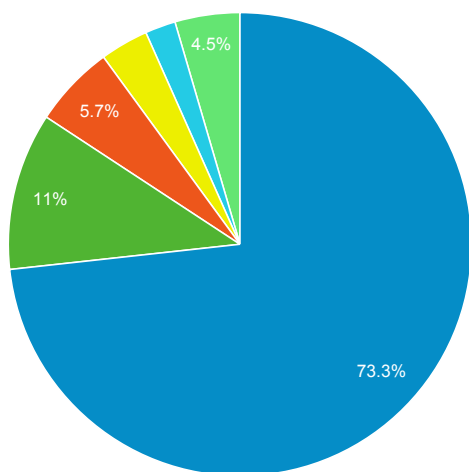

Material Type by Subject

Event Label	Total Events
Language And Literature Book/Journal	5,793
Book/Journal	5,583
Philosophy. Psychology. Religion Book/Journal	2,699
Social Sciences Book/Journal	2,144
Medicine Book/Journal	1,357
Language And Literature Video/Film	1,280
Fine Arts Book/Journal	922
Music And Books On Music Book/Journal	917
Video/Film	903
History (General) And History Of Europe Book/Journal	799

Material Type by Record View

■ Book/Journal
■ Video/Film
■ eBooks
■ Music Audio
■ Spoken Audio
■ Other

Material Type by Record View

Event Label	Total Events	Sessions
Book/Journal	25,591	12,946
Video/Film	3,836	2,120
eBooks	2,000	1,403
Music Audio	1,177	534
Spoken Audio	744	471
(not set)	407	266
eMO eBook	399	209
Music Score	196	99
Manuscript/Thesis	157	125
Computer File	45	35

External Link Clicks

Event Label	Total Events	Sessions
Prospector Link Click	3,291	2,680
Searchjavascript:tapestry.form.submit('searchFormComponent', 'searchSubmit');	1,502	1,032