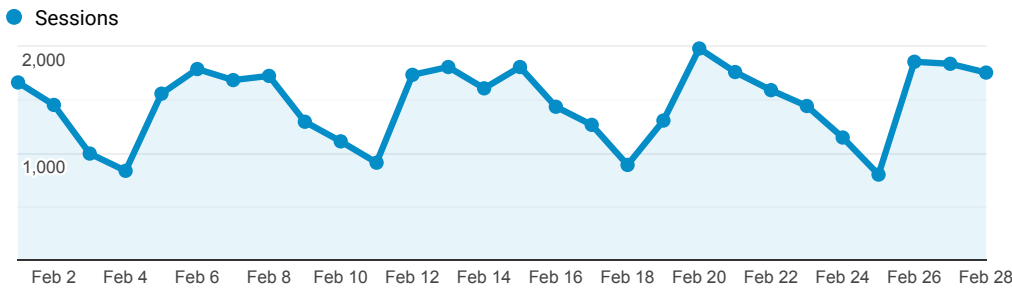

InnReach - Encore - Monthly Stats

Feb 1, 2018 - Feb 28, 2018

All Users
100.00% Sessions

Sessions

Top Referral Traffic

Source	Sessions
searchmobius.org	12,377
encore.coalliance.org	3,886
coolcat.org	3,072
bridges.searchmobius.org	2,249
kc-towers.searchmobius.org	1,839
catalog.coolcat.org	1,788
swan.searchmobius.org	1,644
avalon.searchmobius.org	1,008
archway.searchmobius.org	882
arthur.searchmobius.org	747

Advanced Search

4,110
% of Total: 5.02% (81,881)

Facet Clicks

Event Label	Sessions
Video/Film	430
Book/Journal	277
Music Audio	89
Author	78
Title	76
Spoken Audio	54
eBooks	42
English	33
eMO eBook	11
Subject	11

Direct traffic vs Referred by cluster ...

Traffic Type	Sessions
referral	35,045
direct	5,537
qr	2

MOBIUS to Prospector Catalog

Event Label	Total Events	Sessions
Prospector Link Click	3,291	2,680

Prospector Catalogs to MOBIUS