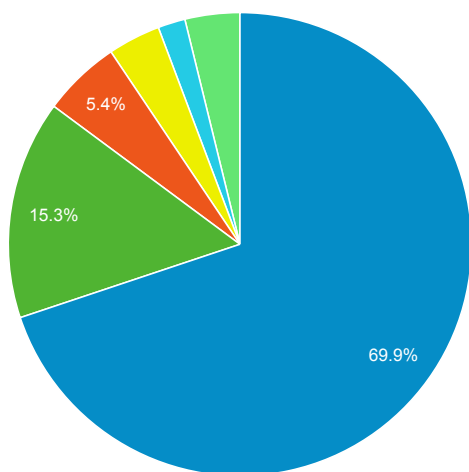

Material Type by Subject

Event Label	Total Events
Language And Literature Book/Journal	5,089
Book/Journal	4,113
Philosophy. Psychology. Religion Book/Journal	2,968
Social Sciences Book/Journal	2,138
Language And Literature Video/Film	1,610
Medicine Book/Journal	1,307
Video/Film	1,060
Science Book/Journal	839
Music And Books On Music Book/Journal	765
History (General) And History Of Europe Book/Journal	685

Material Type by Record View

■ Book/Journal
■ Video/Film
■ eBooks
■ Music Audio
■ Spoken Audio
■ Other

Material Type by Record View

Event Label	Total Events	Sessions
Book/Journal	22,378	13,086
Video/Film	4,894	2,520
eBooks	1,744	1,273
Music Audio	1,175	492
Spoken Audio	611	401
(not set)	367	269
eMO eBook	201	180
Music Score	197	103
Manuscript/Thesis	103	65
Computer File	38	28

External Link Clicks

Event Label	Total Events	Sessions
Prospector Link Click	3,744	3,096
Searchjavascript:tapestry.form.submit('searchFormComponent', 'searchSubmit');	1,399	1,053