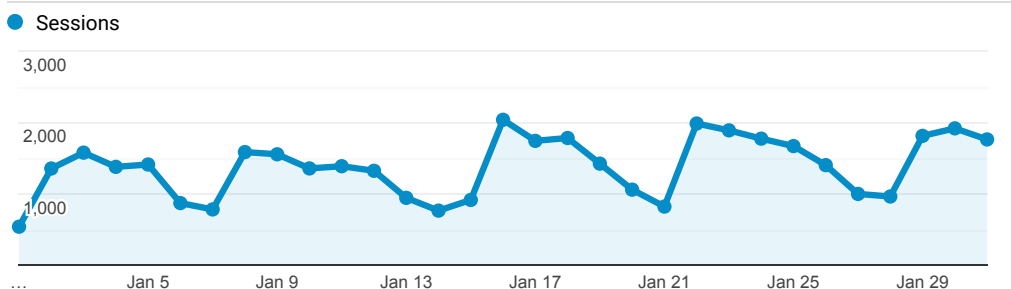

InnReach - Encore - Monthly Stats

Jan 1, 2018 - Jan 31, 2018

All Users
 100.00% Sessions

Sessions

Top Referral Traffic

Source	Sessions
searchmobius.org	13,916
encore.coalliance.org	4,192
coolcat.org	3,642
bridges.searchmobius.org	2,225
catalog.coolcat.org	2,016
swan.searchmobius.org	1,348
avalon.searchmobius.org	982
kc-towers.searchmobius.org	965
arthur.searchmobius.org	763
archway.searchmobius.org	736

Advanced Search

3,446
 % of Total: 4.54% (75,887)

Facet Clicks

Event Label	Sessions
Video/Film	454
Book/Journal	292
Music Audio	90
Title	82
Author	66
Spoken Audio	55
eBooks	39
eMO eBook	13
English	13
dvd video discs	9

Direct traffic vs Referred by cluster ...

Traffic Type	Sessions
referral	36,656
direct	5,633
social	4
qr	1

MOBIUS to Prospector Catalog

Event Label	Total Events	Sessions
Prospector Link Click	3,744	3,096