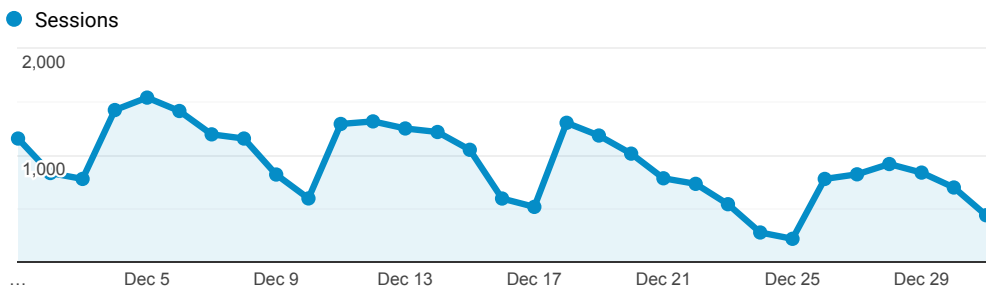

**InnReach - Encore - Monthly Stats**

Dec 1, 2017 - Dec 31, 2017

**All Users**  
 100.00% Sessions

**Sessions**

**Top Referral Traffic**

Source	Sessions
searchmobius.org	8,866
encore.coalliance.org	3,538
coolcat.org	2,736
catalog.coolcat.org	1,616
bridges.searchmobius.org	1,112
kc-towers.searchmobius.org	839
swan.searchmobius.org	778
avalon.searchmobius.org	670
arthur.searchmobius.org	488
prospector.coalliance.org	464

**Advanced Search**

**2,245**  
 % of Total: 4.42% (50,791)

**Facet Clicks**

Event Label	Sessions
Video/Film	358
Book/Journal	167
Music Audio	95
Author	60
Title	55
Spoken Audio	46
eBooks	14
English	11
dvd video discs	7
Subject	7

**Direct traffic vs Referred by cluster ...**

Traffic Type	Sessions
referral	24,438
direct	4,023

**MOBIUS to Prospector Catalog**

Event Label	Total Events	Sessions
Prospector Link Click	2,877	2,326

**Prospector Catalogs to MOBIUS**