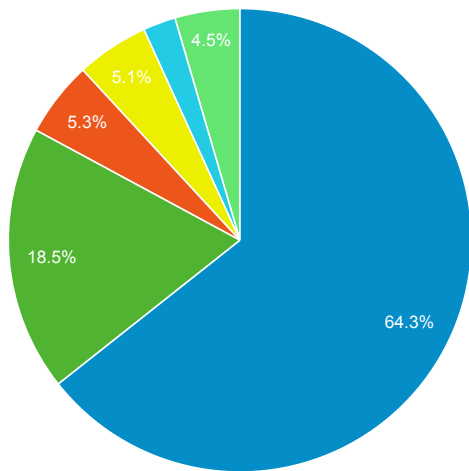

Material Type by Subject

Event Label	Total Events
Language And Literature Book/Journal	3,460
Book/Journal	2,676
Philosophy. Psychology. Religion Book/Journal	1,595
Language And Literature Video/Film	1,310
Social Sciences Book/Journal	1,112
Video/Film	964
Medicine Book/Journal	898
Music Audio	560
History (General) And History Of Europe Book/Journal	479
Music And Books On Music Book/Journal	442

Material Type by Record View

■ Book/Journal
■ Video/Film
■ Music Audio
■ eBooks
■ Spoken Audio
■ Other

Material Type by Record View

Event Label	Total Events	Sessions
Book/Journal	13,725	7,996
Video/Film	3,952	2,120
Music Audio	1,122	481
eBooks	1,078	777
Spoken Audio	486	321
Music Score	270	110
(not set)	199	142
eMO eBook	148	117
Manuscript/Thesis	46	40
Computer File	37	17

External Link Clicks

Event Label	Total Events	Sessions
Prospector Link Click	2,877	2,326
Searchjavascript:tapestry.form.submit('searchFormComponent', 'searchSubmit');	881	629