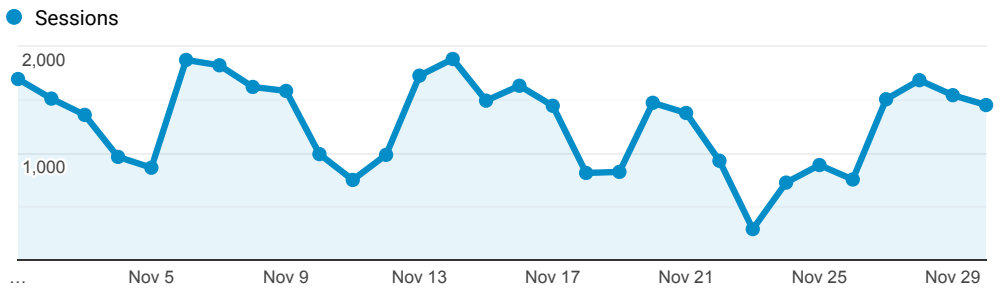

InnReach - Encore - Monthly Stats

Nov 1, 2017 - Nov 30, 2017

All Users
 100.00% Sessions

Sessions

Top Referral Traffic

Source	Sessions
searchmobius.org	11,242
encore.coalliance.org	3,856
coolcat.org	3,028
bridges.searchmobius.org	1,916
kc-towers.searchmobius.org	1,694
swan.searchmobius.org	1,578
catalog.coolcat.org	1,527
archway.searchmobius.org	1,048
avalon.searchmobius.org	975
prospector.coalliance.org	528

Advanced Search

3,841
 % of Total: 4.95% (77,592)

Facet Clicks

Event Label	Sessions
Video/Film	402
Book/Journal	270
Music Audio	147
Title	92
Author	65
Spoken Audio	61
eBooks	56
English	34
Subject	26
United States	16

Direct traffic vs Referred by cluster ...

Traffic Type	Sessions
referral	32,447
direct	5,580

MOBIUS to Prospector Catalog

Event Label	Total Events	Sessions
Prospector Link Click	3,154	2,554

Prospector Catalogs to MOBIUS