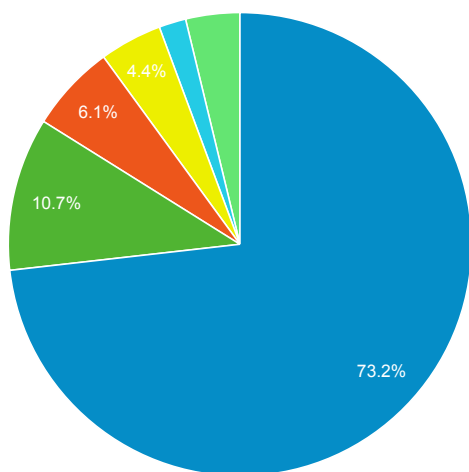

Direct traffic vs Referred by cluster ...

Traffic Type	Sessions
referral	32,447
direct	5,580

MOBIUS to Prospector Catalog

Event Label	Total Events	Sessions
Prospector Link Click	3,154	2,554

Prospector Catalogs to MOBIUS

Source	Sessions
encore.coalliance.org	3,856
prospector.coalliance.org	528

856 Link Clicks eMO & Sage ONLY

Event Label	Total Events	Sessions
eMO Link	182	166

Material Type by Subject

Event Label	Total Events
Book/Journal	4,951
Language And Literature Book/Journal	4,353
Philosophy. Psychology. Religion Book/Journal	2,568
Social Sciences Book/Journal	2,141
Medicine Book/Journal	1,462
History (General) And History Of Europe Book/Journal	1,437
History: America (National) Book/Journal	1,137
Language And Literature Video/Film	1,116
Auxiliary Sciences Of History Book/Journal	936
Video/Film	903

Material Type by Record View

■ Book/Journal
 ■ Video/Film
 ■ eBooks
 ■ Music Audio
 ■ Spoken Audio
 ■ Other

Material Type by Record View

Event Label	Total Events	Sessions
Book/Journal	23,971	12,257
Video/Film	3,500	2,101
eBooks	1,993	1,419
Music Audio	1,428	607
Spoken Audio	617	410
(not set)	363	251
eMO eBook	294	250
Manuscript/Thesis	99	81
Music Score	91	64
Computer File	48	40