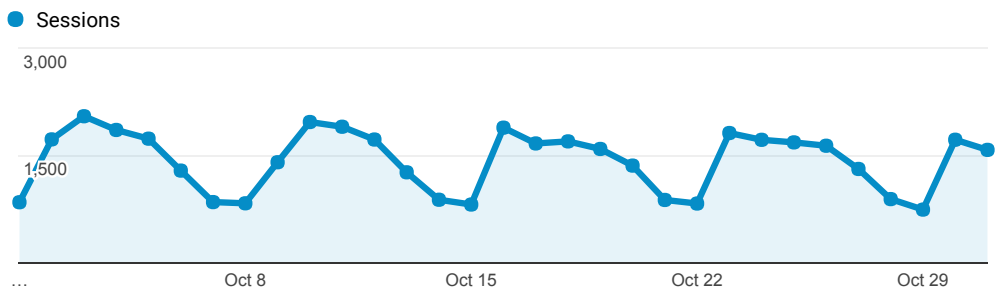

InnReach - Encore - Monthly Stats

Oct 1, 2017 - Oct 31, 2017

 All Users
100.00% Sessions

Sessions

Top Referral Traffic

Source	Sessions
searchmobius.org	12,836
encore.coalliance.org	4,255
coolcat.org	3,353
kc-towers.searchmobius.org	2,209
bridges.searchmobius.org	2,165
catalog.coolcat.org	1,709
swan.searchmobius.org	1,670
archway.searchmobius.org	1,192
avalon.searchmobius.org	1,128
prospector.coalliance.org	641

Advanced Search

4,212
 % of Total: 5.04% (83,608)

Direct traffic vs Referred by cluster ...

Traffic Type	Sessions
referral	37,432
direct	6,340
social	1

MOBIUS to Prospector Catalog

Event Label	Total Events	Sessions
Prospector Link Click	3,749	3,112