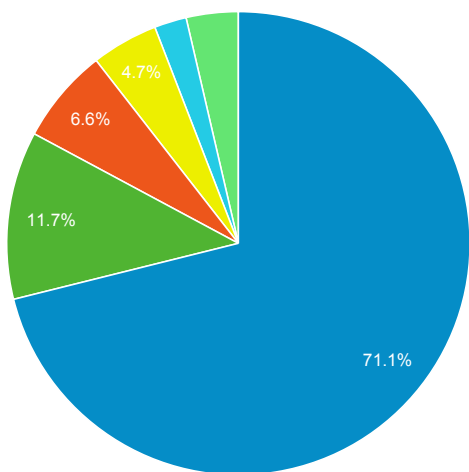

Facet Clicks

Event Label	Sessions
Video/Film	392
Book/Journal	294
Music Audio	153
Title	98
Author	75
Spoken Audio	60
eBooks	44
English	23
Subject	17
Music Score	10

Material Type by Subject

Event Label	Total Events
Book/Journal	4,560
Language And Literature Book/Journal	4,412
Philosophy. Psychology. Religion Book/Journal	3,457
Social Sciences Book/Journal	2,473
Medicine Book/Journal	1,618
Language And Literature Video/Film	1,232
Music And Books On Music Book/Journal	1,076
Video/Film	988
Music Audio	921
History (General) And History Of Europe Book/Journal	892

Material Type by Record View

■ Book/Journal ■ Video/Film ■ eBooks ■ Music Audio ■ Spoken Audio ■ Other