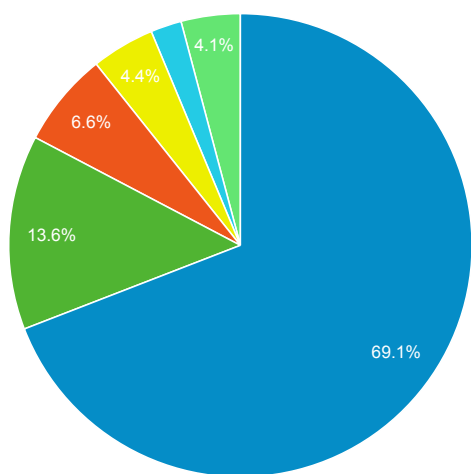

Facet Clicks

Event Label	Sessions
Video/Film	467
Book/Journal	319
Music Audio	178
Title	91
Author	79
Spoken Audio	59
eBooks	42
English	34
Music Score	27
Great Britain	13

Material Type by Subject

Event Label	Total Events
Language And Literature Book/Journal	4,312
Book/Journal	4,111
Philosophy. Psychology. Religion Book/Journal	3,032
Social Sciences Book/Journal	2,171
Language And Literature Video/Film	1,614
Medicine Book/Journal	1,460
Video/Film	1,110
Music And Books On Music Book/Journal	1,021
History (General) And History Of Europe Book/Journal	779
Science Book/Journal	750

Material Type by Record View

■ Book/Journal
■ Video/Film
■ eBooks
■ Music Audio
■ Spoken Audio
■ Other