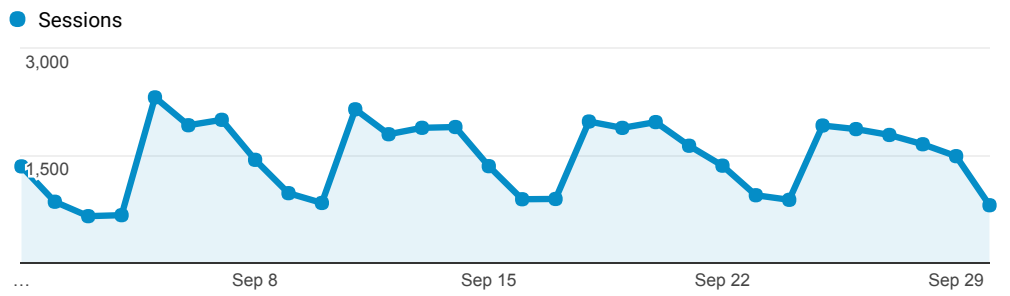

InnReach - Encore - Monthly Stats

Sep 1, 2017 - Sep 30, 2017

 All Users
 100.00% Sessions

Sessions

Top Referral Traffic

Source	Sessions
searchmobius.org	12,504
encore.coalliance.org	4,329
coolcat.org	3,511
bridges.searchmobius.org	2,130
swan.searchmobius.org	2,129
kc-towers.searchmobius.org	1,650
catalog.coolcat.org	1,534
archway.searchmobius.org	1,140
lance.searchmobius.org	861
tulsalibrary.org	648

Advanced Search

3,693
 % of Total: 4.69% (78,722)

Direct traffic vs Referred by cluster ...

Traffic Type	Sessions
referral	37,846
direct	5,810
social	1

MOBIUS to Prospector Catalog

Event Label	Total Events	Sessions
Prospector Link Click	3,729	3,051