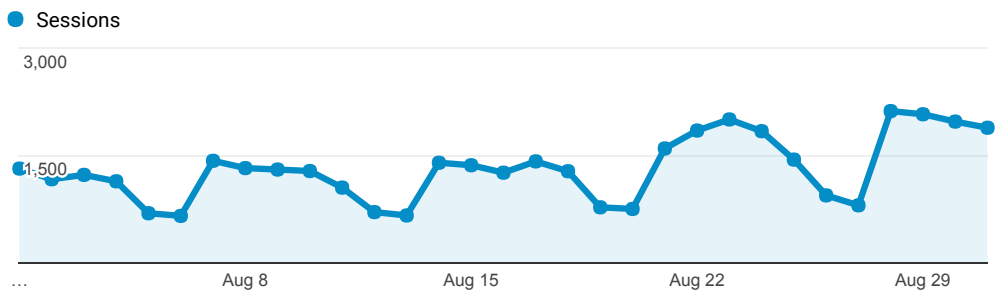

InnReach - Encore - Monthly Stats

Aug 1, 2017 - Aug 31, 2017

 All Users
100.00% Sessions

Sessions

Top Referral Traffic

Source	Sessions
searchmobius.org	12,200
encore.coalliance.org	4,585
coolcat.org	3,967
catalog.coolcat.org	1,675
bridges.searchmobius.org	1,663
swan.searchmobius.org	1,227
prospector.coalliance.org	821
lance.searchmobius.org	813
archway.searchmobius.org	782
kansascity.searchmobius.org	760

Advanced Search

3,195

% of Total: 4.57% (69,940)

Direct traffic vs Referred by cluster ...

Traffic Type	Sessions
referral	35,329
direct	5,018

MOBIUS to Prospector Catalog

Event Label	Total Events	Sessions
Prospector Link Click	4,036	3,322