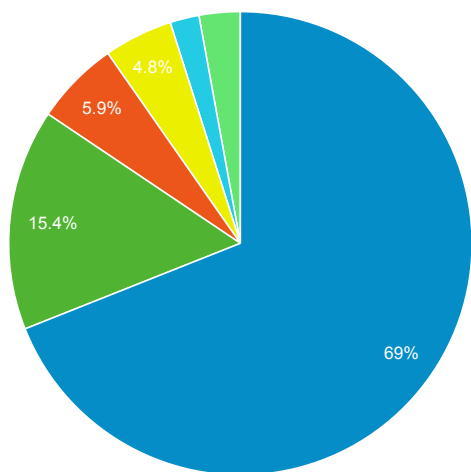

Facet Clicks

Event Label	Sessions
Video/Film	446
Book/Journal	236
Music Audio	140
Title	92
Author	77
Spoken Audio	56
English	27
eBooks	23
Music Score	12
Subject	10

Material Type by Subject

Event Label	Total Events
Book/Journal	4,150
Language And Literature Book/Journal	4,071
Philosophy. Psychology. Religion Book/Journal	2,400
Social Sciences Book/Journal	1,932
Language And Literature Video/Film	1,785
Medicine Book/Journal	1,331
Video/Film	1,001
Music Audio	941
Music And Books On Music Book/Journal	791
Science Book/Journal	780

Material Type by Record View

■ Book/Journal ■ Video/Film ■ Music Audio ■ eBooks ■ Spoken Audio ■ Other

Material Type by Record View

Event Label	Total Events	Sessions
Book/Journal	20,209	12,014
Video/Film	4,522	2,476
Music Audio	1,725	666
eBooks	1,406	1,042
Spoken Audio	594	458
(not set)	260	204
eMO eBook	157	138
Music Score	133	71
Manuscript/Thesis	82	67
Any	26	24