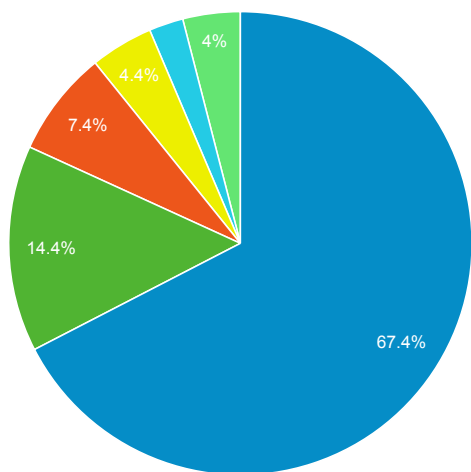

Facet Clicks

Event Label	Sessions
Video/Film	426
Book/Journal	179
Music Audio	160
Title	92
Author	69
Spoken Audio	34
eBooks	27
English	27
Subject	9
dvd video discs	8

Material Type by Subject

Event Label	Total Events
Language And Literature Book/Journal	3,615
Book/Journal	3,592
Philosophy. Psychology. Religion Book/Journal	1,938
Social Sciences Book/Journal	1,221
Language And Literature Video/Film	1,194
Music Audio	934
Medicine Book/Journal	880
Video/Film	866
No Subject Book/Journal	486
Music And Books On Music Book/Journal	467

Material Type by Record View

■ Book/Journal ■ Video/Film ■ Music Audio ■ eBooks ■ Spoken Audio ■ Other