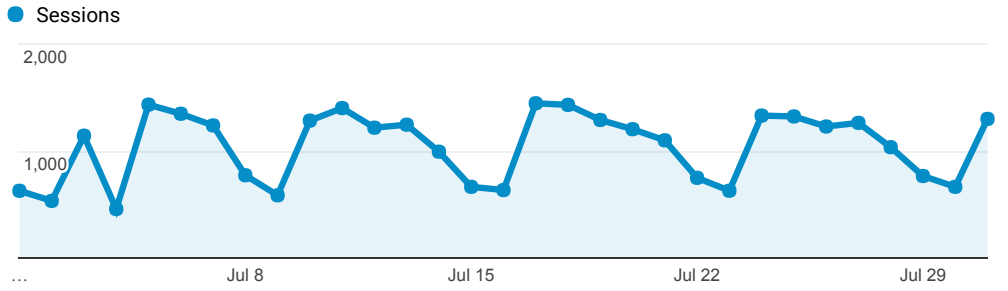

InnReach - Encore - Monthly Stats

Jul 1, 2017 - Jul 31, 2017

 **All Users**
 100.00% Sessions

Sessions

Top Referral Traffic

Source	Sessions
searchmobius.org	9,886
encore.coalliance.org	4,238
coolcat.org	3,665
catalog.coolcat.org	1,401
bridges.searchmobius.org	971
swan.searchmobius.org	820
kansascity.searchmobius.org	769
tulsalibrary.org	653
prospector.coalliance.org	567
encore.wdm.iowa.gov	546

Advanced Search

2,867
 % of Total: 5.03% (57,024)

Direct traffic vs Referred by cluster ...

Traffic Type	Sessions
referral	27,810
direct	4,131

MOBIUS to Prospector Catalog

Event Label	Total Events	Sessions
Prospector Link Click	3,321	2,685