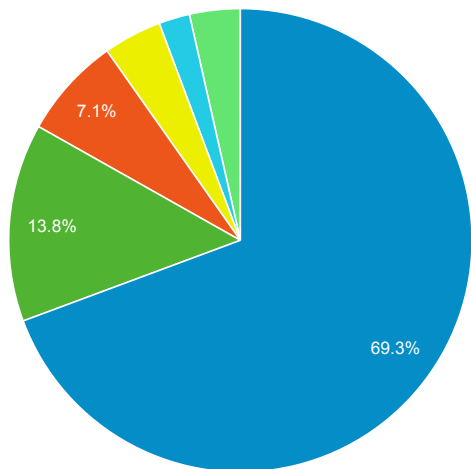

Facet Clicks

Event Label	Sessions
Video/Film	417
Book/Journal	218
Music Audio	186
Title	88
Author	81
Spoken Audio	55
English	24
eBooks	21
rock music	12
Music Score	9

Material Type by Subject

Event Label	Total Events
Language And Literature Book/Journal	4,105
Book/Journal	3,916
Philosophy. Psychology. Religion Book/Journal	1,840
Social Sciences Book/Journal	1,237
Language And Literature Video/Film	1,207
Medicine Book/Journal	1,022
Music Audio	908
Education Book/Journal	771
Video/Film	742
Music And Books On Music Book/Journal	571

Material Type by Record View

■ Book/Journal ■ Video/Film ■ Music Audio ■ eBooks ■ Spoken Audio ■ Other

Material Type by Record View

Event Label	Total Events	Sessions
Book/Journal	17,312	9,575
Video/Film	3,451	1,872
Music Audio	1,765	708
eBooks	1,016	771
Spoken Audio	539	409
Music Score	253	68
(not set)	199	147
eMO eBook	111	104
Manuscript/Thesis	67	60
Computer File	33	25