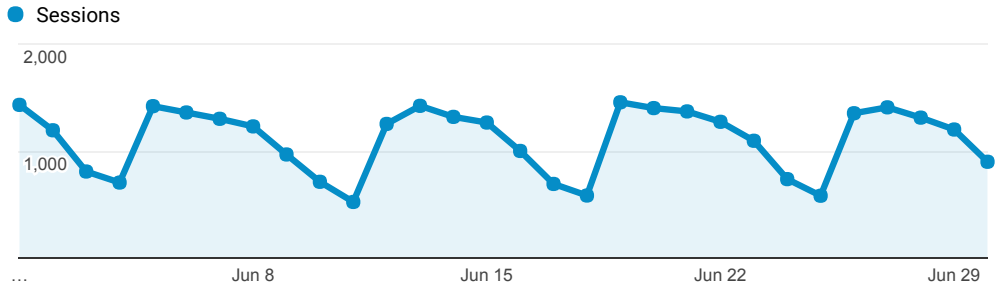

InnReach - Encore - Monthly Stats

Jun 1, 2017 - Jun 30, 2017

 All Users
100.00% Sessions

Sessions

Top Referral Traffic

Source	Sessions
searchmobius.org	9,936
encore.coalliance.org	4,029
coolcat.org	3,755
catalog.coolcat.org	1,147
bridges.searchmobius.org	1,104
swan.searchmobius.org	730
kansascity.searchmobius.org	662
tulsalibrary.org	655
archway.searchmobius.org	587
lance.searchmobius.org	584

Advanced Search

3,268
 % of Total: 5.42% (60,261)

Direct traffic vs Referred by cluster ...

Traffic Type	Sessions
referral	28,057
direct	4,803

MOBIUS to Prospector Catalog

Event Label	Total Events	Sessions
Prospector Link Click	3,264	2,688