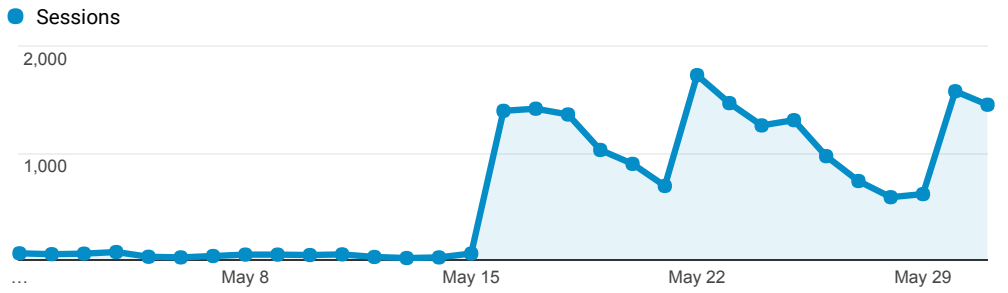

InnReach - Encore - Monthly Stats

May 1, 2017 - May 31, 2017

 **All Users**
 100.00% Sessions

Sessions

Top Referral Traffic

Source	Sessions
searchmobius.org	5,322
coolcat.org	2,226
encore.coalliance.org	2,062
bridges.searchmobius.org	796
catalog.coolcat.org	547
tulsalibrary.org	346
swan.searchmobius.org	336
prospector.coalliance.org	323
kansascity.searchmobius.org	309
arthur.searchmobius.org	254

Advanced Search

1,788
 % of Total: 5.38% (33,246)

Direct traffic vs Referred by cluster ...

Traffic Type	Sessions
referral	15,092
direct	3,769
qr	1

MOBIUS to Prospector Catalog

Event Label	Total Events	Sessions
Prospector Link Click	1,597	1,337