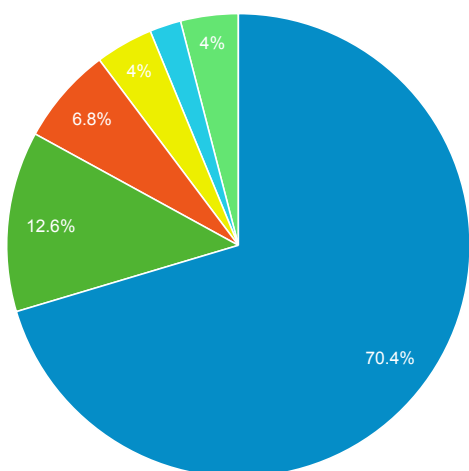

Facet Clicks

Event Label	Sessions
Video/Film	231
Music Audio	111
Book/Journal	94
Title	34
Author	30
Spoken Audio	29
English	13
eBooks	9
rock music	7
Music Score	5

Material Type by Subject

Event Label	Total Events
Book/Journal	2,162
Language And Literature Book/Journal	2,001
Philosophy. Psychology. Religion Book/Journal	1,180
Social Sciences Book/Journal	873
Language And Literature Video/Film	607
Medicine Book/Journal	597
Education Book/Journal	491
Music Audio	473
Video/Film	416
Science Book/Journal	329

Material Type by Record View

■ Book/Journal ■ Video/Film ■ Music Audio ■ eBooks ■ Spoken Audio ■ Other

Material Type by Record View

Event Label	Total Events	Sessions
Book/Journal	9,702	5,358
Video/Film	1,736	987
Music Audio	935	413
eBooks	555	424
Spoken Audio	302	218
Music Score	199	88
(not set)	90	74
eMO eBook	81	61
Manuscript/Thesis	33	21
Map/Atlas	27	16