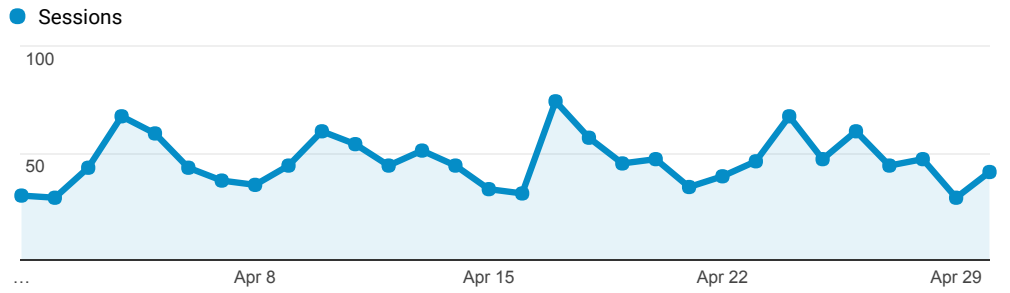

## InnReach - Encore - Monthly Stats

Apr 1, 2017 - Apr 30, 2017

 All Users  
 100.00% Sessions

### Sessions

### Direct traffic vs Referred by cluster ...

Traffic Type	Sessions
referral	1,283
direct	94