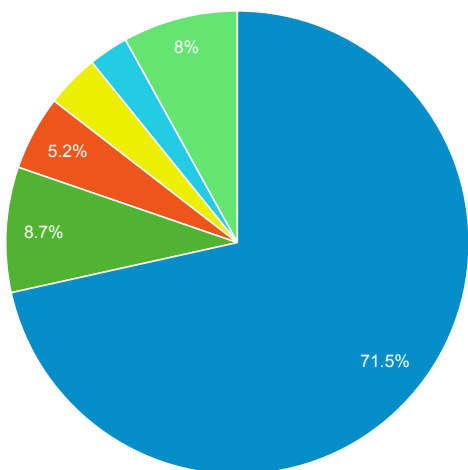

Material Type by Subject

Event Label	Total Events
Language And Literature Book/Journal	218
Book/Journal	176
Philosophy. Psychology. Religion Book/Journal	168
Social Sciences Book/Journal	139
Medicine Book/Journal	78
Science Book/Journal	62
Music And Books On Music Music Score	53
eBooks	50
History (General) And History Of Europe Book/Journal	48
Education Book/Journal	46

Material Type by Record View

■ Book/Journal
■ eBooks
■ Video/Film
■ Music Score
■ eMO eBook
■ Other

Material Type by Record View

Event Label	Total Events	Sessions
Book/Journal	1,211	967
eBooks	148	116
Video/Film	88	74
Music Score	63	56
eMO eBook	47	44
Manuscript/Thesis	44	37
(not set)	27	17
Music Audio	26	26
Map/Atlas	12	3
Spoken Audio	10	10