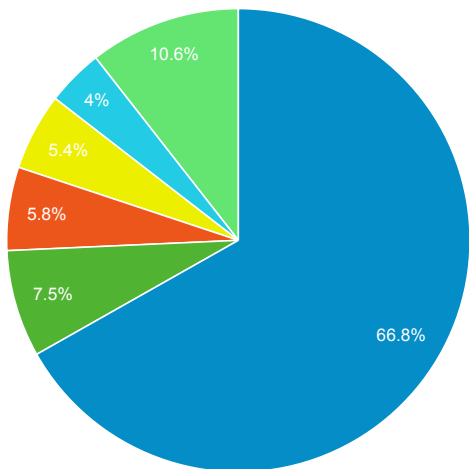

Facet Clicks

Event Label	Sessions
Book/Journal	3
Music Audio	3
Author	2
Video/Film	2
Abortion	1
Abortion Counseling	1
Abortion Services	1
Arabic	1
EBooks	1
EMO EBook	1

Material Type by Subject

Event Label	Total Events
Book/Journal	283
Language And Literature Book/Journal	232
Social Sciences Book/Journal	209
Philosophy. Psychology. Religion Book/Journal	158
Music And Books On Music Music Score	123
Fine Arts Book/Journal	102
History (General) And History Of Europe Book/Journal	93
Science Book/Journal	87
Medicine Book/Journal	85
Music Audio	84

Material Type by Record View

■ Book/Journal ■ eBooks ■ Music Score ■ Music Audio ■ Video/Film ■ Other