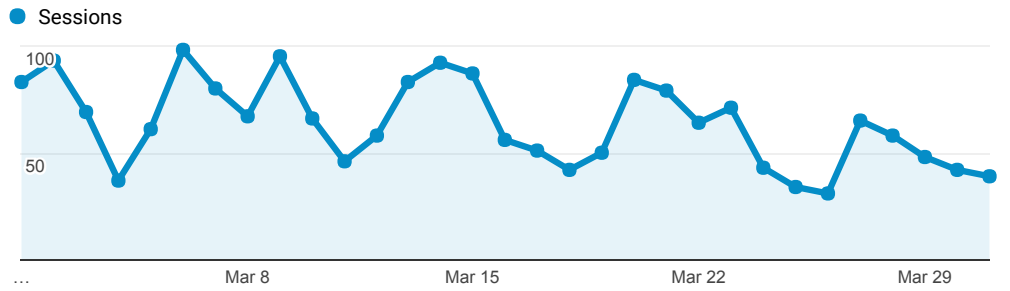

## InnReach - Encore - Monthly Stats

Mar 1, 2017 - Mar 31, 2017

 All Users  
100.00% Sessions

### Sessions

### Direct traffic vs Referred by cluster ...

Traffic Type	Sessions
referral	1,856
direct	112