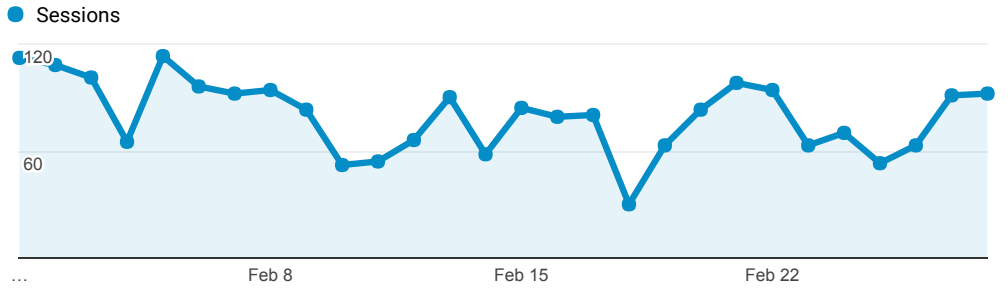

InnReach - Encore - Monthly Stats

Feb 1, 2017 - Feb 28, 2017

 **All Users**
 100.00% Sessions

Sessions

Top Referral Traffic

Source	Sessions
laurel.iso.missouri.edu:2083	1,524
searchmobius.org	289
encore.searchmobius.org	115
lance.searchmobius.org	74
mobiusconsortium.org	9
v2.libanswers.com	9
kansascity.searchmobius.org	5
my.stlcop.edu	4
library.truman.edu	3
libraryanswers.missouri.edu	3

Advanced Search

46
 % of Total: 0.63% (7,346)

Direct traffic vs Referred by cluster ...

Traffic Type	Sessions
referral	2,069
direct	156

MOBIUS to Prospector Catalog

Event Label	Total Events	Sessions
Prospector Link Click	11	11

Prospector Catalogs to MOBIUS

Source	Sessions
There is no data for this view.	

856 Link Clicks eMO & Sage ONLY

Event Label	Total Events	Sessions
eMO Link	25	22

Facet Clicks

Event Label	Sessions
Book/Journal	4
EBooks	2
English	2
1939-1945 World War	1
Art	1
Author	1
French	1
Gothic Fiction English	1
Japanese Art	1
Modern Art	1