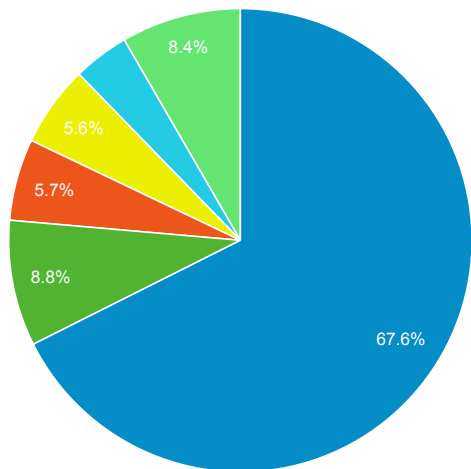

Facet Clicks

Event Label	Sessions
Book/Journal	4
EBooks	2
English	2
1939-1945 World War	1
Art	1
Author	1
French	1
Gothic Fiction English	1
Japanese Art	1
Modern Art	1

Material Type by Subject

Event Label	Total Events
Book/Journal	376
Language And Literature Book/Journal	291
Social Sciences Book/Journal	253
Fine Arts Book/Journal	170
Philosophy. Psychology. Religion Book/Journal	161
Music And Books On Music Music Score	138
Medicine Book/Journal	107
Science Book/Journal	100
eBooks	88
Military Science Book/Journal	81

Material Type by Record View

■ Book/Journal ■ eBooks ■ Music Score ■ Video/Film ■ Music Audio ■ Other