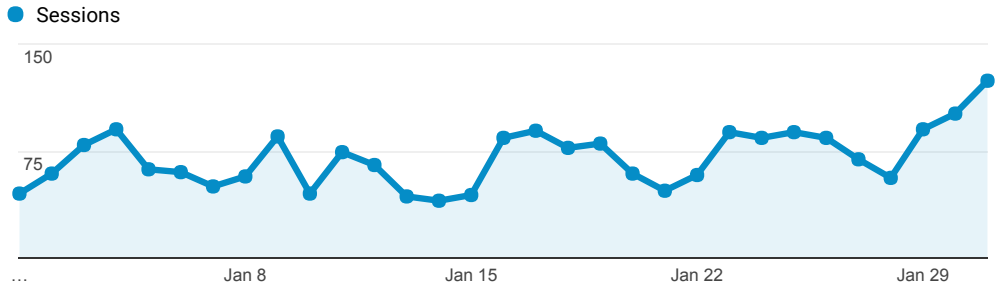

InnReach - Encore - Monthly Stats

Jan 1, 2017 - Jan 31, 2017

 **All Users**
 100.00% Sessions

Sessions

Top Referral Traffic

Source	Sessions
laurel.iso.missouri.edu:2083	1,654
searchmobius.org	178
lance.searchmobius.org	83
encore.searchmobius.org	71
tccl.bibliocommons.com	15
sci-hub.cc	5
mobiusconsortium.org	4
sci-hub.bz	3
guides.library.missouristate.edu	2
kansascity.searchmobius.org	2

Advanced Search

11
 % of Total: 0.17% (6,464)

Direct traffic vs Referred by cluster ...

Traffic Type	Sessions
referral	2,051
direct	117

MOBIUS to Prospector Catalog

Event Label	Total Events	Sessions
Prospector Link Click	14	14