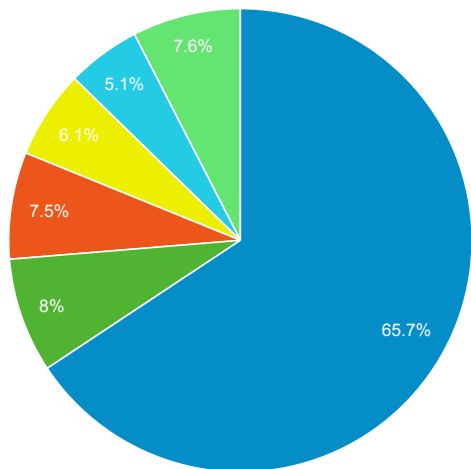

Facet Clicks

Event Label	Sessions
Video/Film	3
Book/Journal	2
Music Score	2
Author	1
dinners and dining	1
eBooks	1
EBooks	1
Hosterman Site	1
Music Audio	1
Spoken Audio	1

Material Type by Subject

Event Label	Total Events
Book/Journal	353
Language And Literature Book/Journal	267
Music And Books On Music Music Score	187
Social Sciences Book/Journal	176
Philosophy. Psychology. Religion Book/Journal	168
Science Book/Journal	110
Medicine Book/Journal	95
Military Science Book/Journal	90
Music Audio	88
Fine Arts Book/Journal	68

Material Type by Record View

■ Book/Journal ■ Music Score ■ eBooks ■ Video/Film ■ Music Audio ■ Other