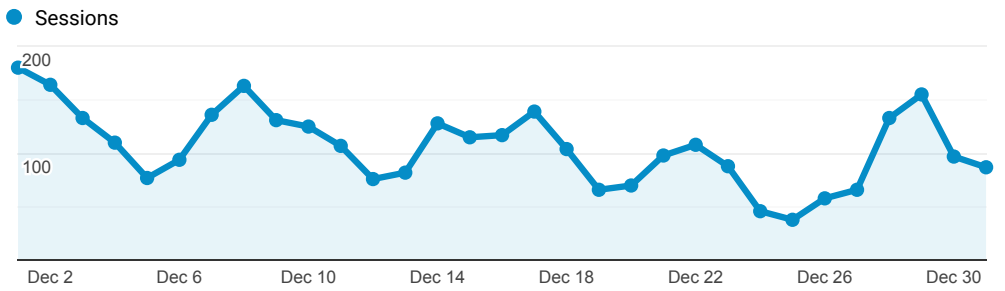

## > Classic - Membership - Monthly Stats

Dec 1, 2020 - Dec 31, 2020

All Users  
100.00% Sessions

### Sessions

### Direct traffic vs Referred by cluster ...

Traffic Type	Sessions
referral	2,295
direct	946

### Navigation Button Clicks

Event Label	Total Events	Sessions
Start Over	809	606
Regular Display	534	359
Return to Browse	242	72
Next Record	167	42
MARC Display	69	36
Previous Record	56	21
Log off	31	24
Modify Search	29	24
Another Search	25	21
Limit/Sort Search	20	13