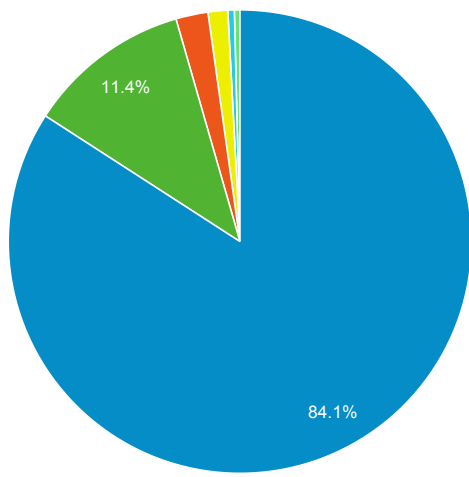

Material Type by Record View

Event Label	Total Events	Sessions
(not set)	34,834	7,789
book	4,728	1,758
film	928	279
ebook	571	281
musicalsound	186	57
cdbook	73	49
printedmusic	32	11
manuscript	31	16
computerfile	10	10
map	6	5

Navigation Button Clicks

Event Label	Total Events	Sessions
Start Over	809	606
Regular Display	534	359
Return to Browse	242	72
Next Record	167	42
MARC Display	69	36
Previous Record	56	21
Log off	31	24
Modify Search	29	24
Another Search	25	21
Limit/Sort Search	20	13

External Link Clicks

Event Label	Total Events	Sessions
Prospector Link Click	171	102
MOBIUS Libraries https://mobiusconsortium.org/branch-map	56	55
eMO External Link Click	39	37
A.T. Still: Click to access https://widgets.ebscohost.com/prod/customlink/proxify/proxify.php?count=1&encode=1&proxy=https%3A%2F%2Fgo.openathens.net%2Fredirector%2Fatsu.edu%3Furl%3D&target=https://mhebooklibrary.com/doi/book/10.1036/9780071829564	5	1
please contact your library http://mobiusconsortium.org/list-of-mobius-branches	4	4