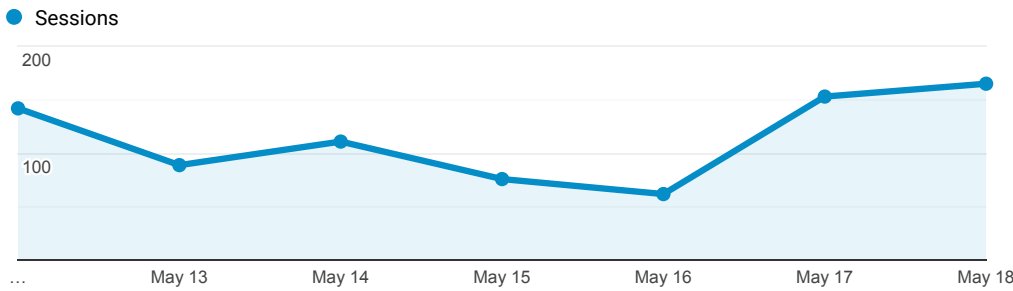

> Classic - Membership - Monthly Stats

May 12, 2021 - May 18, 2021

All Users
100.00% Sessions

Sessions

Top Referral Traffic

Source	Sessions
searchmobius.org	209
webpac.slcl.org	200
merlin.lib.umsystem.edu	195
coolcat.org	192
slcl.org	170
tulsalibrary.org	137
rivershare.polarislibrary.com	98
mobius-encore.lib.umsystem.edu	54
prospector.coalliance.org	46
library.truman.edu	33

Search Types

Event Label	Total Events	Sessions
Keyword	330	163
Title	237	137
Author	163	73
Keyword Search	70	28
Title Search	43	19
Standard Number	21	9
Subject	18	7
Subject (Library of Congress)	14	12
Author Search	9	7
Journals, Magazines, Papers	8	5