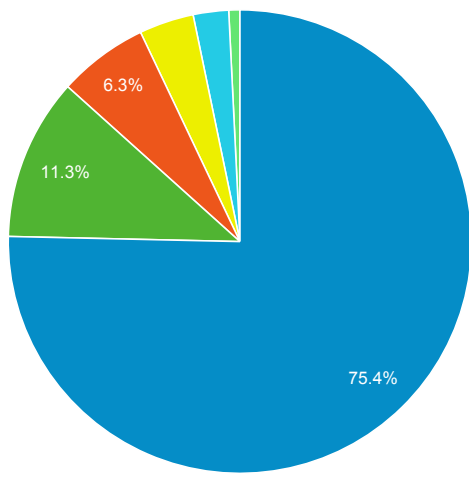

Event Label	Total Events	Sessions
Prospector Link Click	80	40

Prospector Catalogs to MOBIUS

Source	Sessions
prospector.coalliance.org	2

856 Link Clicks eMO & Sage ONLY

Event Label	Total Events	Sessions
eMO Link	5	5

Request Events - ID Help & Find Clu...

There is no data for this view.

Material Type by Record View

Event Label	Total Events	Sessions
book	1,067	429
film	160	47
ebook	89	59
musicalsound	54	10
cdbook	35	21
printedmusic	6	3
manuscript	4	3
computerfile	1	1