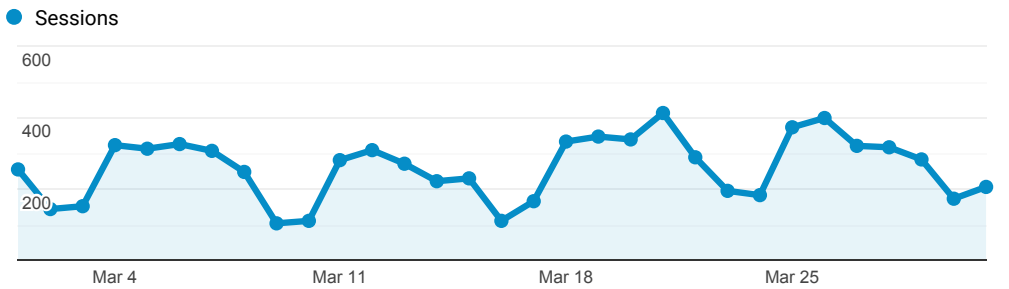

> Classic - Membership - Monthly Stats

Mar 1, 2019 - Mar 31, 2019

All Users
100.00% Sessions

Sessions

Top Referral Traffic

Source	Sessions
encore.coalliance.org	5,929
coolcat.org	3,660
catalog.coolcat.org	2,290
merlin.lib.umsystem.edu	2,081
swan.searchmobius.org	1,671
searchmobius.org	957
kc-towers.searchmobius.org	941
avalon.searchmobius.org	799
encore.wdm.iowa.gov	564
mobiusconsortium.org	562

Search Types

Event Label	Total Events	Sessions
Keyword	3,476	1,686
Title	3,034	1,310
Keyword Search	1,383	317
Author	1,015	488
Standard Number	557	108
Subject	269	82
Title Search	223	107
OCLC Number	111	57
Limit/Sort Search	85	54
Author Search	78	55

Material Type by Record View

(not set) book ebook film musicalsound Other

Direct traffic vs Referred by cluster ...

Traffic Type	Sessions
referral	6,687
direct	1,285

MOBIUS to Prospector Catalog

Event Label	Total Events	Sessions
Prospector Link Click	373	286