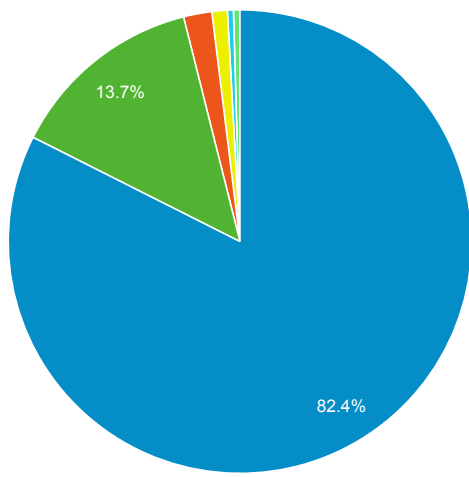

Material Type by Record View

(not set) book ebook film musicalsound Other

Direct traffic vs Referred by cluster ...

Traffic Type	Sessions
referral	6,687
direct	1,285

MOBIUS to Prospector Catalog

Event Label	Total Events	Sessions
Prospector Link Click	373	286

Prospector Catalogs to MOBIUS

Source	Sessions
encore.coalliance.org	66
prospector.coalliance.org	1

856 Link Clicks eMO & Sage ONLY

Event Label	Total Events	Sessions
eMO Link	16	15

Request Events - ID Help & Find Clu...

Event Label	Total Events	Sessions
Find Your Cluster Link - Classic	489	395
ID Help Button Link - Classic	75	47

Material Type by Record View

Event Label	Total Events	Sessions
(not set)	76,406	15,265
book	12,657	4,728
ebook	1,831	834
film	998	337
musicalsound	385	110
cdbook	201	101
manuscript	92	46
printedmusic	59	29
computerfile	36	24
sage_ebook	9	7