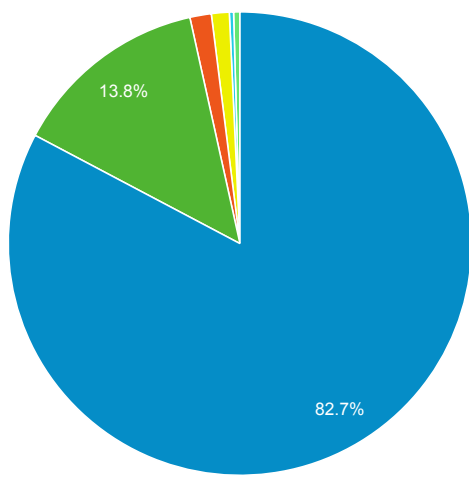

Material Type by Record View

(not set) book ebook film musicalsound Other

Direct traffic vs Referred by cluster ...

Traffic Type	Sessions
referral	6,481
direct	1,089

MOBIUS to Prospector Catalog

Event Label	Total Events	Sessions
Prospector Link Click	386	300

Prospector Catalogs to MOBIUS

Source	Sessions
encore.coalliance.org	96
prospector.coalliance.org	1

856 Link Clicks eMO & Sage ONLY

Event Label	Total Events	Sessions
eMO Link	24	22

Request Events - ID Help & Find Clu...

Event Label	Total Events	Sessions
Find Your Cluster Link - Classic	560	448
ID Help Button Link - Classic	70	39

Material Type by Record View

Event Label	Total Events	Sessions
(not set)	82,261	15,579
book	13,714	4,659
ebook	1,486	705
film	1,236	434
musicalsound	293	82
cdbook	207	125
manuscript	93	49
printedmusic	84	37
computerfile	22	17
map	17	1