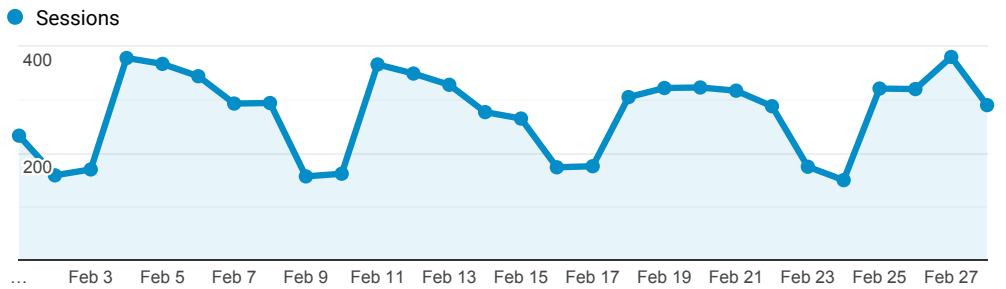

> Classic - Membership - Monthly Stats

Feb 1, 2019 - Feb 28, 2019

All Users
100.00% Sessions

Sessions

Top Referral Traffic

Source	Sessions
encore.coalliance.org	5,266
coolcat.org	3,162
merlin.lib.umsystem.edu	2,338
catalog.coolcat.org	2,222
swan.searchmobius.org	1,434
kc-towers.searchmobius.org	1,237
bridges.searchmobius.org	1,076
avalon.searchmobius.org	771
searchmobius.org	671
encore.wdm.iowa.gov	557

Search Types

Event Label	Total Events	Sessions
Title	4,524	1,377
Keyword	3,210	1,716
Author	1,161	567
Keyword Search	877	309
Standard Number	502	117
Title Search	235	108
Subject	180	74
OCLC Number	141	88
Limit/Sort Search	83	48
Author Search	64	45

Material Type by Record View

(not set) book ebook film musicalsound Other

Direct traffic vs Referred by cluster ...

Traffic Type	Sessions
referral	6,481
direct	1,089

MOBIUS to Prospector Catalog

Event Label	Total Events	Sessions
Prospector Link Click	386	300

Navigation Button Clicks

Event Label	Total Events	Sessions
Start Over	1,645	1,220
Regular Display	1,237	819
Return to Browse	395	162
Next Record	337	102
Previous Record	114	50
Modify Search	65	47
Limit/Sort Search	58	40
MARC Display	51	38
Log off	47	43
Another Search	45	44