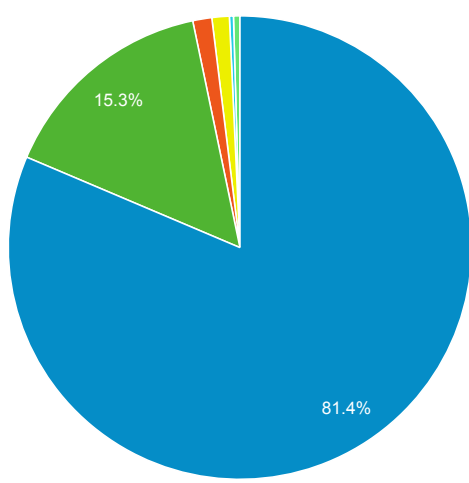

Prospector Catalogs to MOBIUS

Source	Sessions
encore.coalliance.org	48

856 Link Clicks eMO & Sage ONLY

Event Label	Total Events	Sessions
eMO Link	10	7

Request Events - ID Help & Find Clu...

Event Label	Total Events	Sessions
Find Your Cluster Link - Classic	248	207
ID Help Button Link - Classic	25	15

### Material Type by Record View

Event Label	Total Events	Sessions
(not set)	61,974	10,765
book	11,686	3,261
film	1,012	304
ebook	924	440
musicalsound	214	88
cdbook	139	80
printedmusic	80	28
manuscript	78	39
emo_ebooks_red	14	11
map	12	4