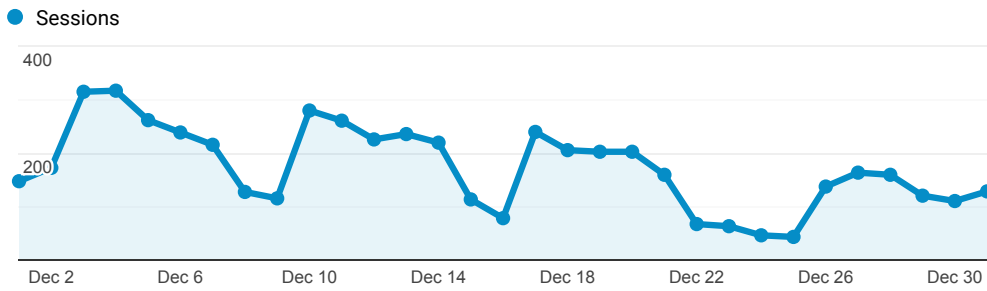

> Classic - Membership - Monthly Stats

Dec 1, 2018 - Dec 31, 2018

All Users  
100.00% Sessions

Sessions

Top Referral Traffic

Source	Sessions
encore.coalliance.org	4,926
coolcat.org	2,906
catalog.coolcat.org	2,095
merlin.lib.umsystem.edu	1,256
swan.searchmobius.org	821
bridges.searchmobius.org	770
searchmobius.org	576
encore.wdm.iowa.gov	531
kc-towers.searchmobius.org	515
avalon.searchmobius.org	466

Search Types

Event Label	Total Events	Sessions
Title	4,203	971
Keyword	2,183	1,173
OCLC Number Search	953	25
Author	652	380
Keyword Search	495	208
Title Search	178	91
Subject	149	57
OCLC Number	117	58
Standard Number	93	53
Author Search	62	40

Material Type by Record View

(not set) book film ebook musicalsound Other

Direct traffic vs Referred by cluster ...

Traffic Type	Sessions
referral	4,387
direct	907

MOBIUS to Prospector Catalog

Event Label	Total Events	Sessions
Prospector Link Click	289	199

### Navigation Button Clicks

Event Label	Total Events	Sessions
Start Over	1,211	841
Regular Display	827	544
Next Record	745	135
Another Search	503	58
Return to Browse	238	113
Previous Record	156	69
MARC Display	62	44
Modify Search	49	35
Limit/Sort Search	42	36
Home	41	39