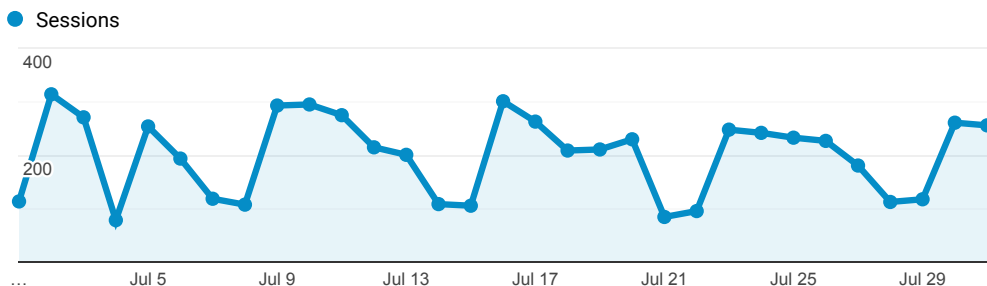

> Classic - Membership - Monthly Stats

Jul 1, 2018 - Jul 31, 2018

All Users
100.00% Sessions

Sessions

Top Referral Traffic

Source	Sessions
encore.coalliance.org	4,442
coolcat.org	3,294
searchmobius.org	2,485
catalog.coolcat.org	2,060
bridges.searchmobius.org	936
kc-towers.searchmobius.org	881
swan.searchmobius.org	833
prospector.coalliance.org	773
arthur.searchmobius.org	727
avalon.searchmobius.org	706

Search Types

Event Label	Total Events	Sessions
Keyword	2,364	1,224
Title	2,325	1,194
OCLC Number Search	1,271	43
Author	859	498
Keyword Search	579	221
Standard Number	189	98
Title Search	189	101
Subject	182	75
OCLC Number	137	89
LC Call Number	88	34

Material Type by Record View

(not set) book film ebook musicalsound Other

Direct traffic vs Referred by cluster ...

Traffic Type	Sessions
referral	5,272
direct	841

MOBIUS to Prospector Catalog

Event Label	Total Events	Sessions
Prospector Link Click	355	241