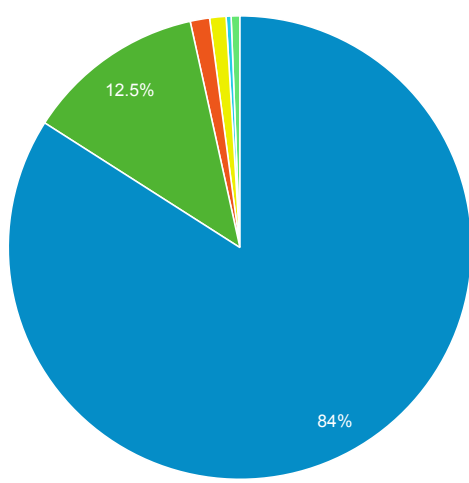

Prospector Catalogs to MOBIUS

Source	Sessions
encore.coalliance.org	97
prospector.coalliance.org	22

856 Link Clicks eMO & Sage ONLY

Event Label	Total Events	Sessions
eMO Link	19	16

Request Events - ID Help & Find Clu...

Event Label	Total Events	Sessions
Find Your Cluster Link - Classic	349	286
ID Help Button Link - Classic	42	19

Material Type by Record View

Event Label	Total Events	Sessions
(not set)	65,917	12,660
book	9,809	3,682
film	1,060	422
ebook	894	477
musicalsound	272	102
cdbook	232	122
emo_ebooks_red	90	75
printedmusic	66	23
manuscript	60	35
computerfile	15	12