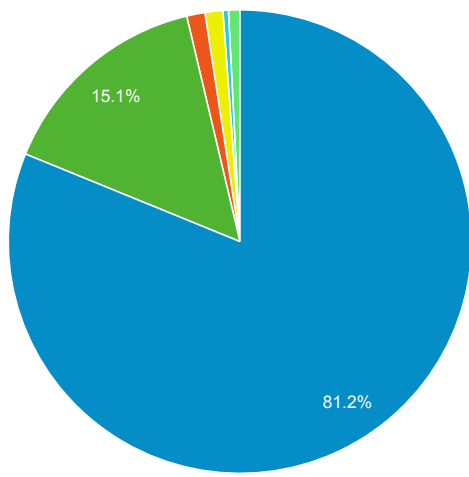

Event Label	Total Events	Sessions
Prospector Link Click	360	270

Prospector Catalogs to MOBIUS

Source	Sessions
encore.coalliance.org	23
prospector.coalliance.org	6

856 Link Clicks eMO & Sage ONLY

Event Label	Total Events	Sessions
eMO Link	22	16

Request Events - ID Help & Find Clu...

Event Label	Total Events	Sessions
Find Your Cluster Link - Classic	267	212
ID Help Button Link - Classic	24	16

Material Type by Record View

Event Label	Total Events	Sessions
(not set)	57,374	12,696
book	10,699	4,016
ebook	900	438
film	879	347
musicalsound	271	83
cdbook	221	99
printedmusic	146	38
emo_ebooks_red	107	69
manuscript	53	34
map	12	10