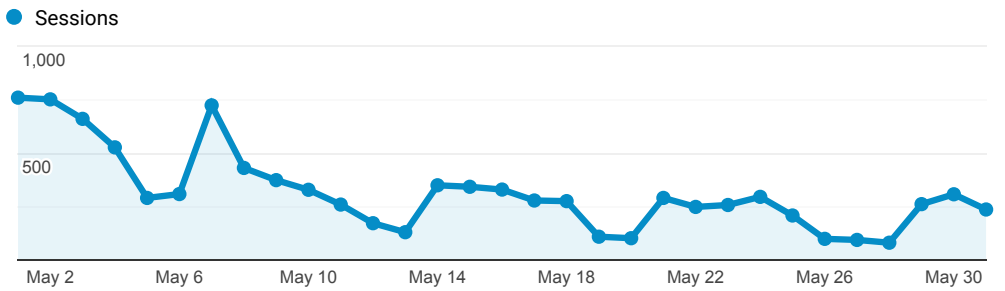

> Classic - Membership - Monthly Stats

May 1, 2018 - May 31, 2018

● All Users
100.00% Sessions

Sessions

Top Referral Traffic

Source	Sessions
encore.coalliance.org	4,317
searchmobius.org	3,848
coolcat.org	2,651
catalog.coolcat.org	1,797
bridges.searchmobius.org	929
swan.searchmobius.org	906
avalon.searchmobius.org	881
shib-idp.umsystem.edu	746
prospector.coalliance.org	634
kc-towers.searchmobius.org	593

Search Types

Event Label	Total Events	Sessions
Title	2,940	1,220
Keyword	2,349	1,180
Author	861	505
Keyword Search	601	211
OCLC Number	207	68
Title Search	188	83
Standard Number	187	83
Subject	155	75
LC Call Number	105	22
Author Search	65	37

Navigation Button Clicks

Event Label	Total Events	Sessions
Start Over	1,367	967
Regular Display	1,062	738
Next Record	513	98
Return to Browse	365	141
Previous Record	142	68
MARC Display	68	38
Modify Search	48	27
Home	39	38
Limit/Sort Search	38	32
Another Search	36	34