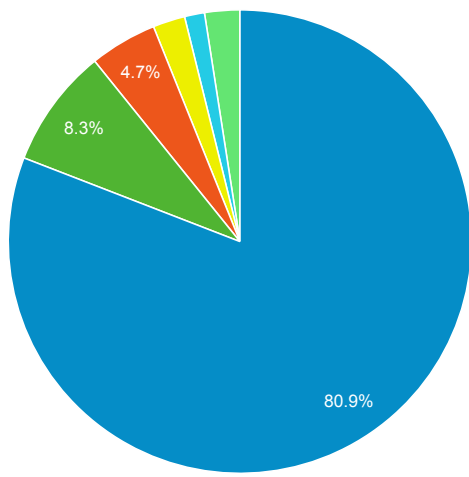

Material Type by Record View

■ book
 ■ ebook
 ■ film
 ■ printedmusic
 ■ musicalsound
 ■ Other

Direct traffic vs Referred by cluster ...

Traffic Type	Sessions
referral	20,492
direct	786

MOBIUS to Prospector Catalog

Event Label	Total Events	Sessions
Prospector Link Click	378	298

Prospector Catalogs to MOBIUS

Source	Sessions
encore.coalliance.org	5
prospector.coalliance.org	2

856 Link Clicks eMO & Sage ONLY

Event Label	Total Events	Sessions
eMO Link	27	16

Request Events - ID Help & Find Clu...

Event Label	Total Events	Sessions
Find Your Cluster Link - Classic	94	82
ID Help Button Link - Classic	49	34

Material Type by Record View

Event Label	Total Events	Sessions
book	16,598	5,177
ebook	1,709	752
film	965	383
printedmusic	460	45
musicalsound	286	101
cdbook	208	103
emo_ebooks_red	154	96
manuscript	109	56
computerfile	13	11
map	11	9