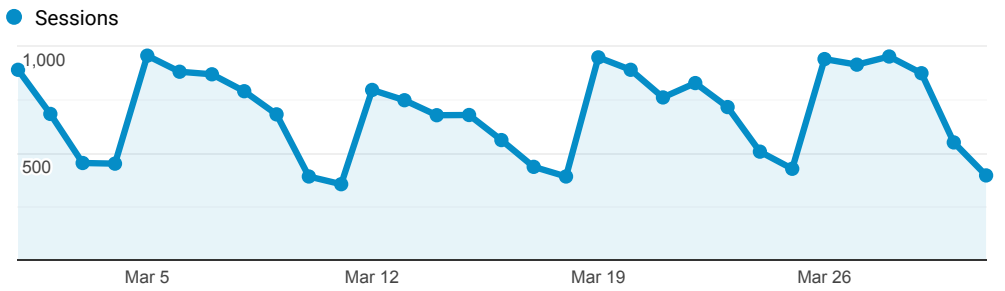

> Classic - Membership - Monthly Stats

Mar 1, 2018 - Mar 31, 2018

All Users
100.00% Sessions

Sessions

Top Referral Traffic

Source	Sessions
searchmobius.org	5,800
encore.coalliance.org	4,227
coolcat.org	3,464
catalog.coolcat.org	1,769
bridges.searchmobius.org	1,534
swan.searchmobius.org	1,522
avalon.searchmobius.org	1,464
kc-towers.searchmobius.org	1,389
shib-idp.umsystem.edu	1,369
archway.searchmobius.org	914

Search Types

Event Label	Total Events	Sessions
Title	5,657	1,537
Keyword	3,542	1,572
Author	1,256	676
Keyword Search	1,186	332
Title Search	536	129
Subject	301	77
Limit/Sort Search	156	74
OCLC Number	144	75
Standard Number	95	71
Standard Number Search	91	50

Navigation Button Clicks

Event Label	Total Events	Sessions
Start Over	1,621	1,201
Regular Display	1,097	796
Next Record	897	125
Return to Browse	620	193
Previous Record	192	83
Limit/Sort Search	110	65
Modify Search	65	45
Home	53	48
Another Search	40	39
Log off	40	37