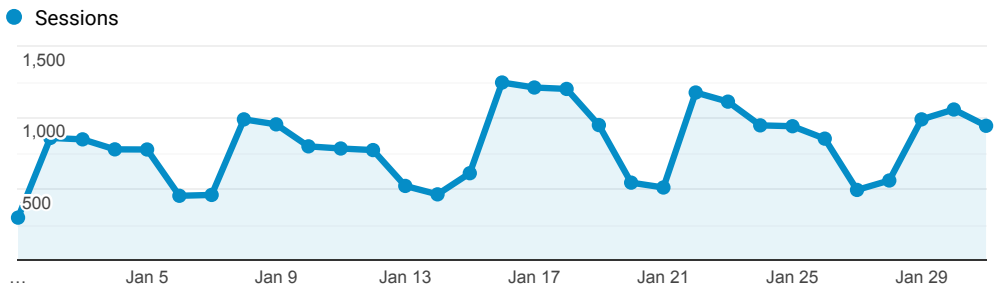

> Classic - Membership - Monthly Stats

Jan 1, 2018 - Jan 31, 2018

All Users
100.00% Sessions

Sessions

Top Referral Traffic

Source	Sessions
searchmobius.org	5,988
encore.coalliance.org	4,191
coolcat.org	3,642
bridges.searchmobius.org	2,230
catalog.coolcat.org	2,015
shib-idp.umsystem.edu	1,784
swan.searchmobius.org	1,359
avalon.searchmobius.org	985
kc-towers.searchmobius.org	973
arthur.searchmobius.org	767

Search Types

Event Label	Total Events	Sessions
Title	3,745	1,815
Keyword	3,710	2,001
Author	1,322	796
Keyword Search	862	381
Subject	420	99
OCLC Number	380	132
Standard Number	308	159
Title Search	214	125
Standard Number Search	123	65
Author Search	111	67

Navigation Button Clicks

Event Label	Total Events	Sessions
Start Over	2,262	1,627
Regular Display	1,468	1,048
Return to Browse	358	173
Next Record	309	101
Previous Record	173	67
Home	63	61
MARC Display	59	43
Modify Search	58	45
Another Search	50	45
Log off	46	41