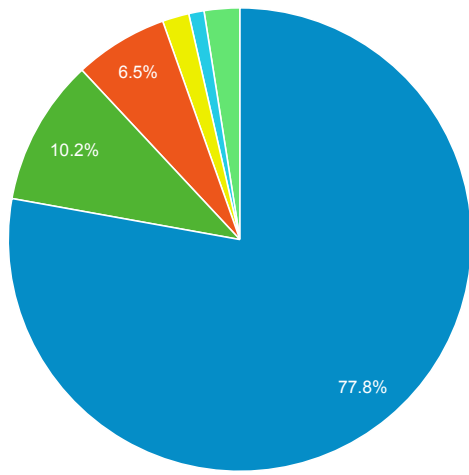

Material Type by Record View

Event Label	Total Events	Sessions
book	14,708	6,202
ebook	1,930	877
film	1,235	440
musicalsound	351	137
cdbook	202	124
manuscript	158	56
printedmusic	155	49
emo_ebooks_red	127	84
computerfile	16	15
kit	6	5

Navigation Button Clicks

Event Label	Total Events	Sessions
Start Over	2,262	1,627
Regular Display	1,468	1,048
Return to Browse	358	173
Next Record	309	101
Previous Record	173	67
Home	63	61
MARC Display	59	43
Modify Search	58	45
Another Search	50	45
Log off	46	41

External Link Clicks

Event Label	Total Events	Sessions
Find your cluster.	677	556
Prospector Link Click	527	423
MOBIUS Librarieshttps://mobiusconsortium.org/branch-map	210	202
eMO External Link Click	113	102
https://www.surveymonkey.com/r/7FBLJKR	56	51
What is MOBIUS?http://mobiusconsortium.org/general	42	42
See display by cluster)	27	22