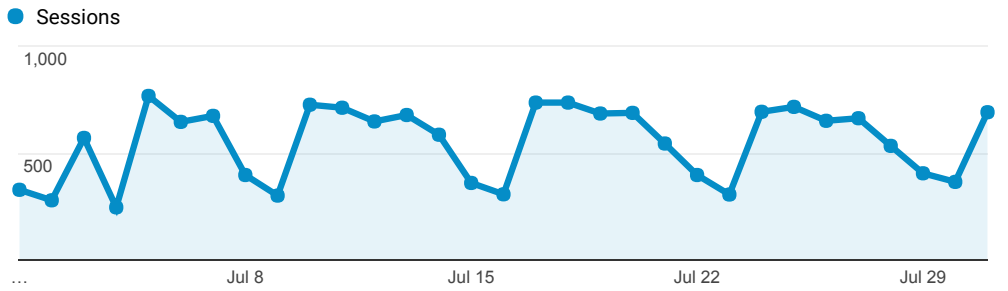

> **Classic - Membership - Monthly Stats**

Jul 1, 2017 - Jul 31, 2017

 **All Users**
 100.00% Sessions

Sessions

Top Referral Traffic

Source	Sessions
searchmobius.org	4,353
encore.coalliance.org	4,238
coolcat.org	3,667
catalog.coolcat.org	1,401
shib-idp.umssystem.edu	1,003
bridges.searchmobius.org	982
swan.searchmobius.org	829
kansascity.searchmobius.org	770
tulsalibrary.org	651
prospector.coalliance.org	567

Search Types

Event Label	Total Events	Sessions
Title	2,543	1,314
Keyword	2,347	1,022
Author	1,031	579
Keyword Search	425	167
Title Search	273	124
Subject	126	78
OCLC Number	104	54
Standard Number	96	63
Journals, Magazines, Papers	89	35
Limit/Sort Search	86	56

Direct traffic vs Referred by cluster ...

Traffic Type	Sessions
referral	16,519
direct	434

MOBIUS to Prospector Catalog

Event Label	Total Events	Sessions
Prospector Link Click	420	315

Prospector Catalogs to MOBIUS

Navigation Button Clicks

Event Label	Total Events	Sessions
Start Over	1,341	938
Regular Display	1,003	714
Return to Browse	357	143
Next Record	306	57
Home	120	90
Previous Record	102	43
Modify Search	83	39
MARC Display	65	52
Limit/Sort Search	57	43
Log off	37	35