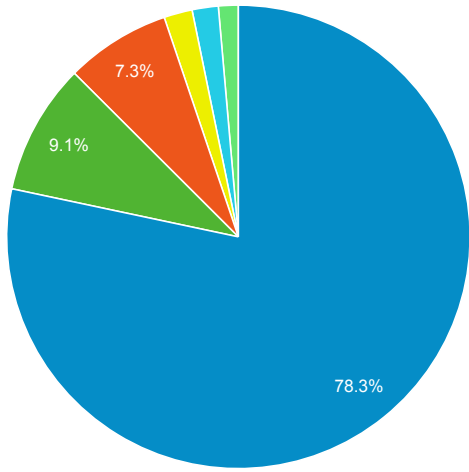

Material Type by Record View

■ book
■ film
■ ebook
■ cdbook
■ musicalsound
■ Other

Material Type by Record View

Event Label	Total Events	Sessions
book	9,615	3,802
film	1,123	381
ebook	900	481
cdbook	243	124
musicalsound	224	90
emo_ebooks_red	81	50
manuscript	44	30
printedmusic	19	8
map	9	4
computerfile	5	5

Navigation Button Clicks

Event Label	Total Events	Sessions
Start Over	1,341	938
Regular Display	1,003	714
Return to Browse	357	143
Next Record	306	57
Home	120	90
Previous Record	102	43
Modify Search	83	39
MARC Display	65	52
Limit/Sort Search	57	43
Log off	37	35