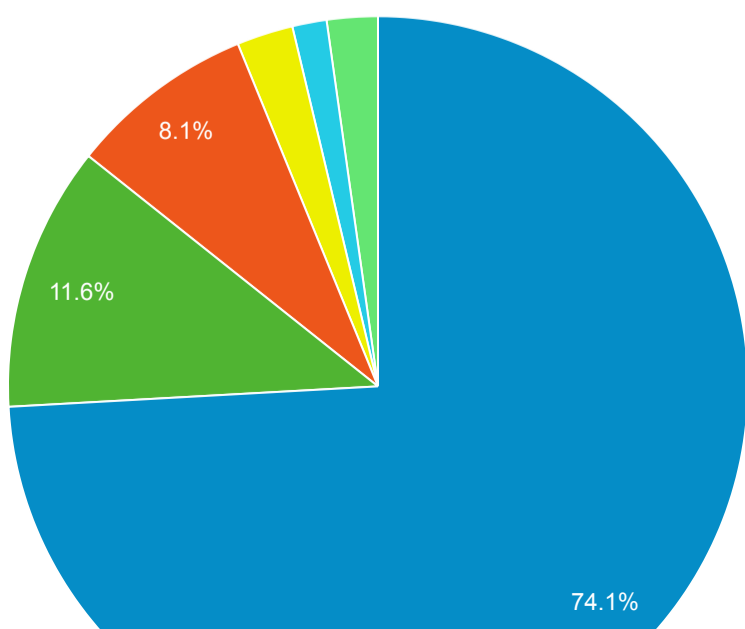

Material Type by Record View

■ book ■ film ■ ebook ■ cdbook ■ musicalsound ■ Other

Direct traffic vs Referred by cluster OPAC or lib...

Traffic Type	Sessions
referral	2,395
direct	1,841
onpage_catalog_view	19

MOBIUS to Prospector Catalog

Event Label	Total Events	Sessions
Prospector Link Click	306	190

Prospector Catalogs to MOBIUS

Source	Sessions
prospector.coalliance.org	4

856 Link Clicks eMO & Sage ONLY

Event Label	Total Events	Sessions
eMO Link	105	76

Request Events - ID Help & Find Cluster

Event Label	Total Events	Sessions
There is no data for this view.