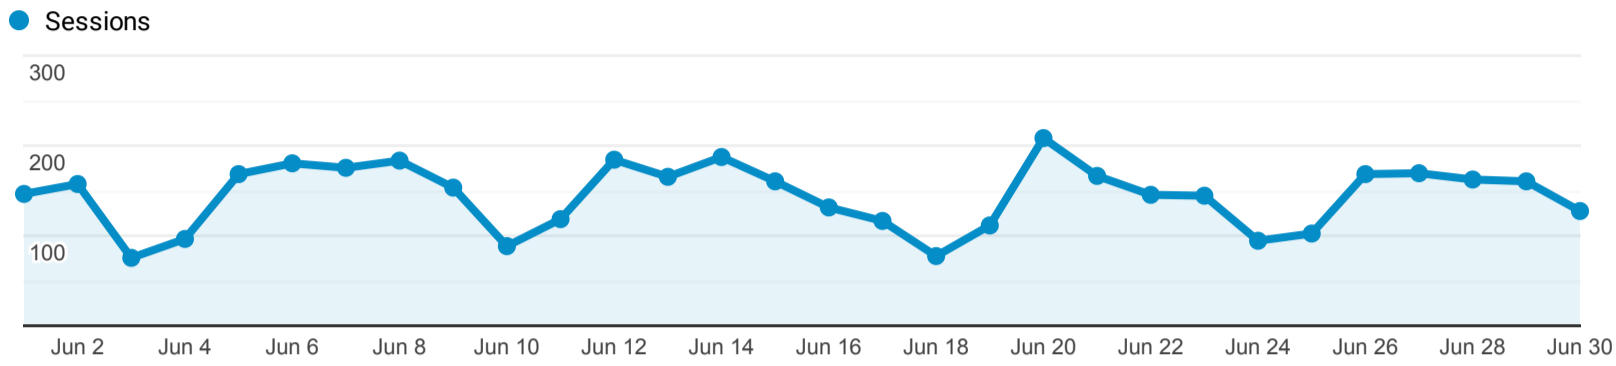

> Classic - Membership - Monthly Stats

Jun 1, 2023 - Jun 30, 2023

All Users
100.00% Sessions

Sessions

Top Referral Traffic

Source	Sessions
slouc.na2.iivega.com	2,870
mylibrary.polarislibrary.com	2,227
searchmobius.org	1,007
coolcat.org	786
carks.na.iivega.com	657
widgets.ebscohost.com	578
slcl.org	533
rivershare.polarislibrary.com	529
prospector.coalliance.org	238
mostate.libguides.com	175

Search Types

Event Label	Total Events	Sessions
Keyword	2,681	1,183
Title	1,384	713
Author	609	356
Keyword Search	514	191
Title Search	197	94
Author Search	61	36
Subject	58	37
Standard Number	57	39
Limit/Sort Search	36	23
Subject (Library of Congress)	28	23

Navigation Button Clicks

Event Label	Total Events	Sessions
Start Over	1,269	956
Regular Display	874	564
Return to Browse	256	116
Next Record	141	47
Previous Record	83	29
Modify Search	51	38
Log off	50	41
Another Search	34	31
Limit/Sort Search	32	25
Clear Form	30	12