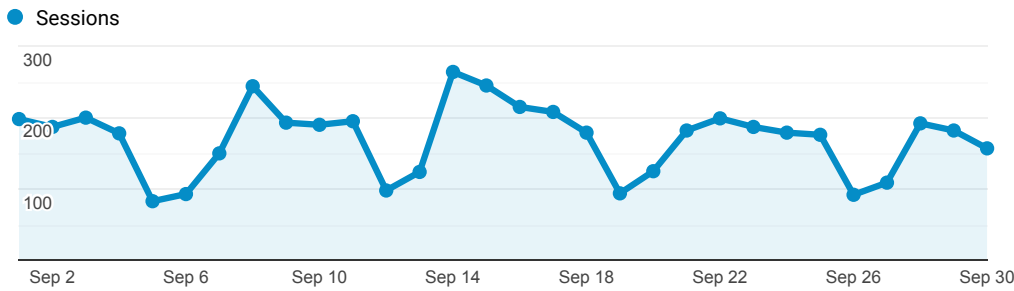

> Classic - Membership - Monthly Stats

Sep 1, 2020 - Sep 30, 2020

All Users
100.00% Sessions

Sessions

Top Referral Traffic

Source	Sessions
merlin.lib.umsystem.edu	1,395
coolcat.org	1,030
searchmobius.org	924
encore.coalliance.org	856
webpac.slcl.org	680
encore.searchmobius.org	476
slcl.org	441
rivershare.polarislibrary.com	436
mobius-encore.lib.umsystem.edu	402
library.truman.edu	221

Search Types

Event Label	Total Events	Sessions
Keyword	1,724	913
Title	1,590	801
Author	576	350
Keyword Search	486	166
Title Search	166	88
Subject (Library of Congress)	161	85
Limit/Sort Search	119	62
Subject	99	52
Standard Number	79	37
Record Number Search	57	17