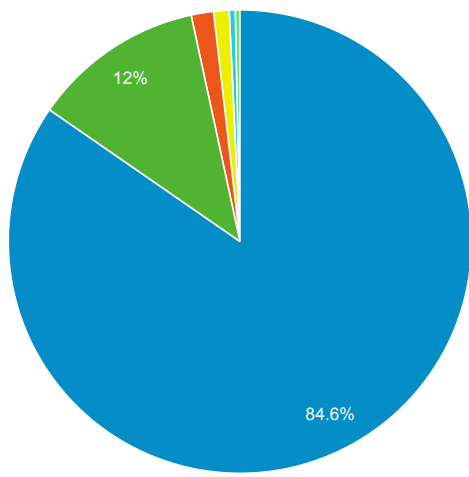

Event Label	Total Events	Sessions
Prospector Link Click	201	142

Prospector Catalogs to MOBIUS

Source	Sessions
encore.coalliance.org	4
prospector.coalliance.org	1

856 Link Clicks eMO & Sage ONLY

Event Label	Total Events	Sessions
eMO Link	34	9

Request Events - ID Help & Find Clu...

Event Label	Total Events	Sessions
There is no data for this view.		

Material Type by Record View

Event Label	Total Events	Sessions
(not set)	48,954	11,011
book	6,937	2,744
ebook	900	425
film	627	255
musicalsound	241	76
cdbook	93	47
printedmusic	31	21
manuscript	28	16
map	20	2
kit	10	2