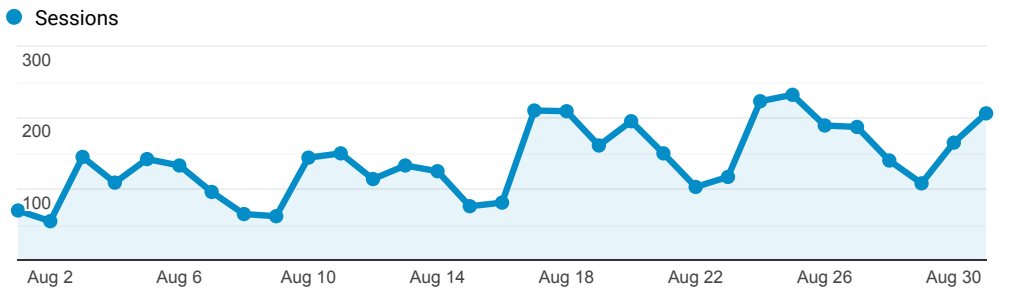

> Classic - Membership - Monthly Stats

Aug 1, 2020 - Aug 31, 2020

All Users
100.00% Sessions

Sessions

Top Referral Traffic

Source	Sessions
encore.coalliance.org	1,598
merlin.lib.umsystem.edu	1,152
coolcat.org	945
searchmobius.org	738
webpac.slcl.org	517
rivershare.polarislibrary.com	384
slcl.org	367
encore.searchmobius.org	363
mobius-encore.lib.umsystem.edu	350
encore.wdm.iowa.gov	342

Search Types

Event Label	Total Events	Sessions
Keyword	1,808	805
Title	1,470	719
Author	543	375
Keyword Search	485	151
Title Search	138	72
Standard Number	122	34
Subject	102	58
Subject (Library of Congress)	64	50
Author Search	45	27
Limit/Sort Search	45	23

Navigation Button Clicks

Event Label	Total Events	Sessions
Start Over	1,241	853
Regular Display	795	499
Return to Browse	290	105
Next Record	120	42
Limit/Sort Search	39	25
View Saved Records	39	14
Modify Search	38	27
Previous Record	38	21
Another Search	33	27
Log off	28	26