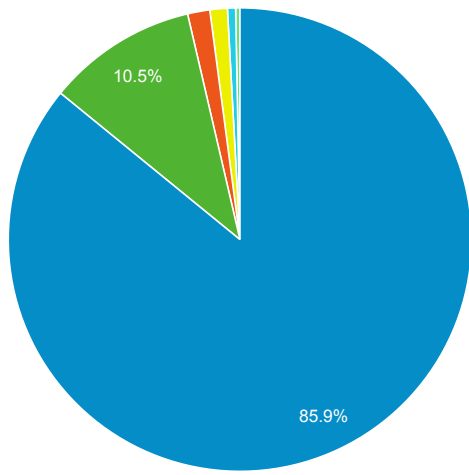

Event Label	Total Events	Sessions
Prospector Link Click	223	162

Prospector Catalogs to MOBIUS

Source	Sessions
encore.coalliance.org	5

856 Link Clicks eMO & Sage ONLY

Event Label	Total Events	Sessions
eMO Link	4	4

Request Events - ID Help & Find Clu...

Event Label	Total Events	Sessions
There is no data for this view.		

Material Type by Record View

Event Label	Total Events	Sessions
(not set)	44,615	9,714
book	5,441	2,258
film	805	260
ebook	633	336
musicalsound	294	106
cdbook	61	50
printedmusic	56	18
manuscript	27	16
computerfile	9	7
emo_ebooks_red	1	1