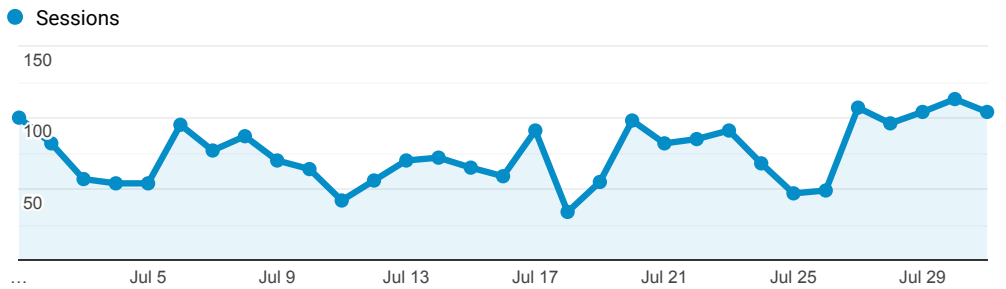

## > Classic - Membership - Monthly Stats

Jul 1, 2020 - Jul 31, 2020

All Users  
100.00% Sessions

### Sessions

### Direct traffic vs Referred by cluster ...

Traffic Type	Sessions
referral	1,873
direct	430
onpage_catalog_view	1