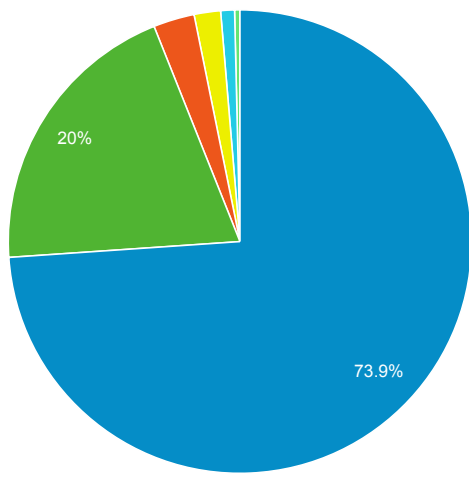

Material Type by Record View

Event Label	Total Events	Sessions
(not set)	11,499	2,465
book	3,118	1,133
ebook	446	197
film	287	110
musicalsound	150	38
cdbook	23	18
manuscript	13	9
printedmusic	13	8
computerfile	5	3
mixed	2	1

Navigation Button Clicks

Event Label	Total Events	Sessions
Start Over	255	164
Return to Browse	225	47
Regular Display	163	78
Next Record	100	21
Save Record	25	16
View Saved Records	20	14
Home	17	15
MARC Display	13	11
Limit/Sort Search	12	12
Previous Record	10	4

External Link Clicks

Event Label	Total Events	Sessions
Click herehttps://docs.google.com/spreadsheets/d/1Gpa7vwFAuQJGz31hUOGNRsokhR0vCgBa3qASB5iljn0/edit?usp=sharing	130	115
Prospector Link Click	130	103
eMO External Link Click	25	24
MOBIUS Librarieshttps://mobiusconsortium.org/branch-map	23	20
http://www.syndetics.com/index.aspx?isbn=9781607879206/LC.GIF&client=mobius	6	1
Publisher descriptionhttp://www.loc.gov/catdir/enhancements/fu0612/2001027446_d.htm